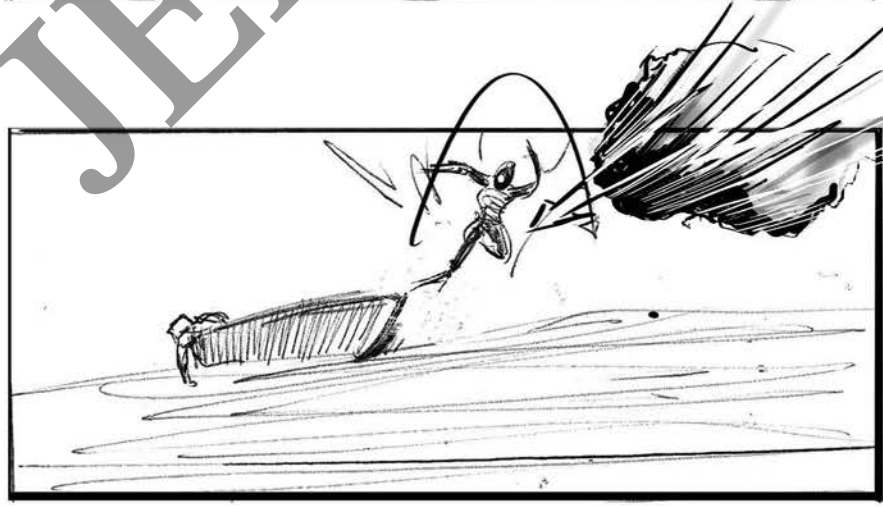

T-1000
leaps after
her

56