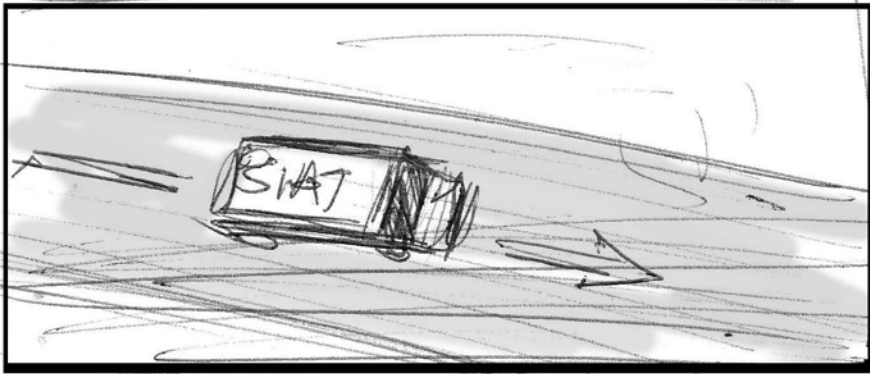

1

stainless steel cage on wheels.  
Sarah & Reese inside

2

2 shot on  
5 + 12

3

CU on Reese  
Dialog

4

CU on 5  
"1973 early  
Summer.."

5

BIG BEAR

Wide shot  
for cabin/  
lake,

6

Young Sarah + Dad  
exit cabin and  
Head towards  
Boat

7

Sarah Mom  
Chases after  
Her, telling  
Her she  
forgot Her

Sun tan lotion