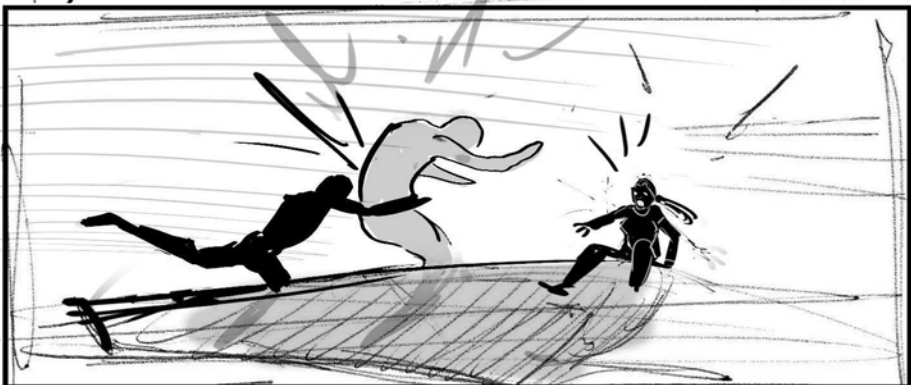

Re on Dad
Dad: VO-
"SARAH go!!!
Run!!"

41