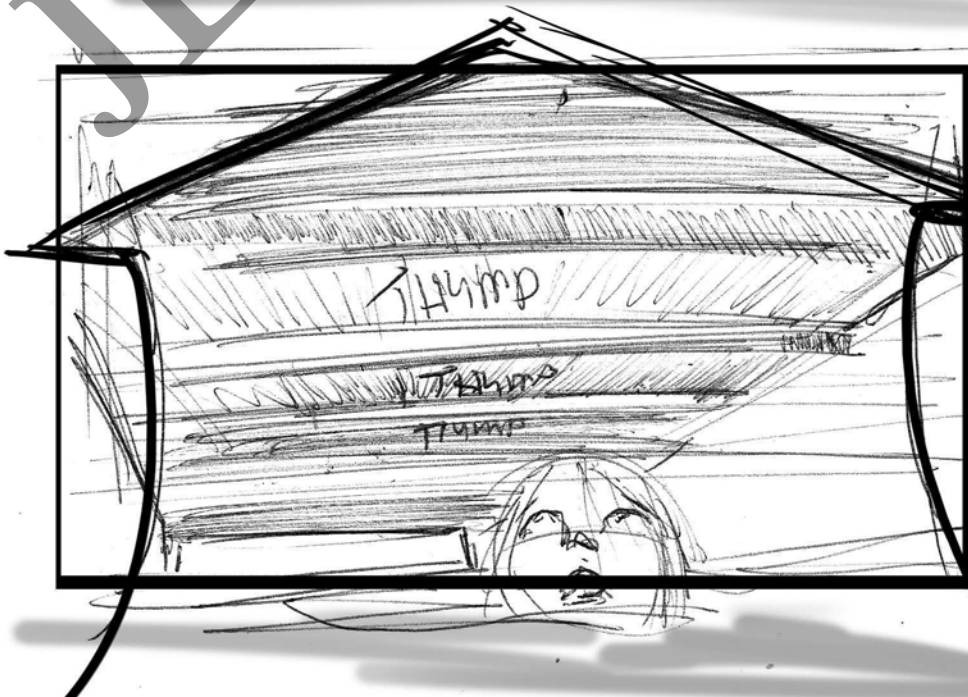

MCU on  
Sarah turn  
Her Head  
as she hears  
the explosion  
above water

60

Clean shot  
on water  
surface

61

Sarah  
pops up  
from under  
water

62

she looks  
around  
scared

63

Tilt up as  
she  
hears  
Boots/Walkin  
above her

64

Sarah hugs  
the Wood

65

Sarah pov  
she sees  
THE GUARDIAN  
(young Arnold)  
Holding Rocket  
launcher  
looking down  
@ Her

66

Rev/on  
Sarah

67