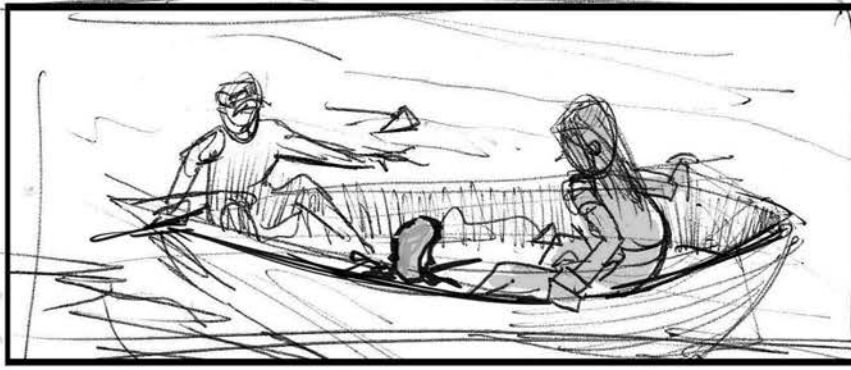

34

Dad push's
Sarah to
Bow

35