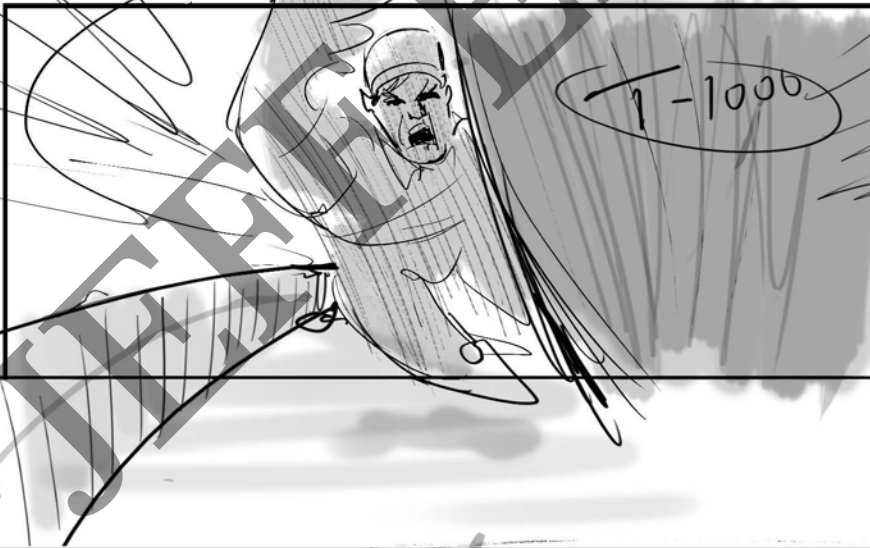

OTS on T-1000
Reaction shot
on Sarah

40