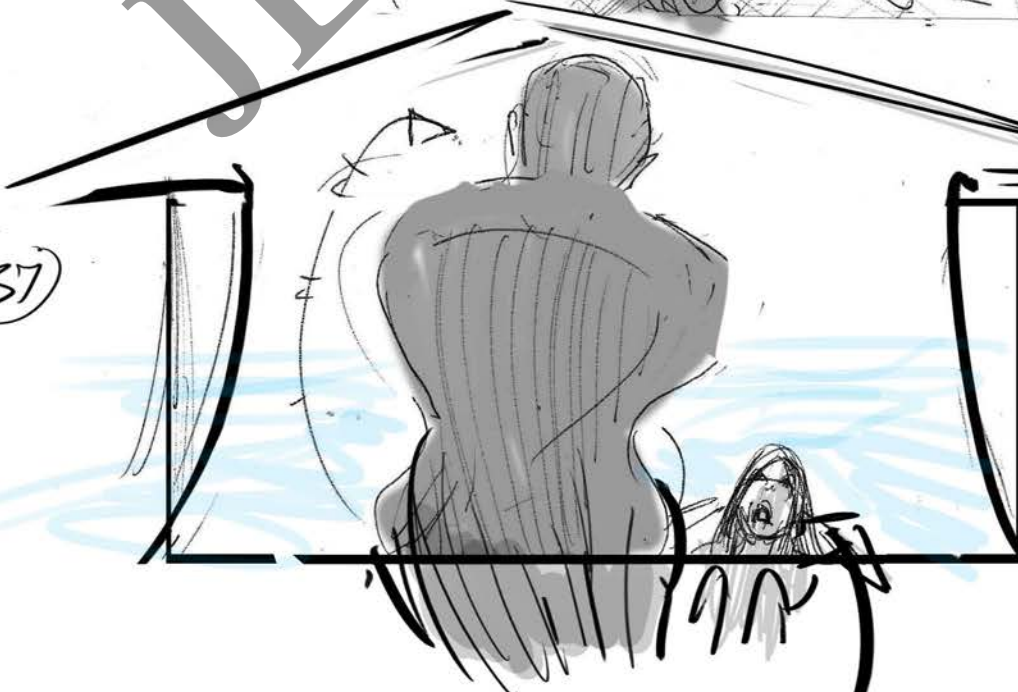

35

liquid silver  
(T-1000)  
starts rising  
up from  
Below

36

↓  
Takes  
the

37

Shape  
of a  
man

38

-Low Angle  
-OTS on Sarah  
T-1000 Rises  
up/Takes shape  
of man