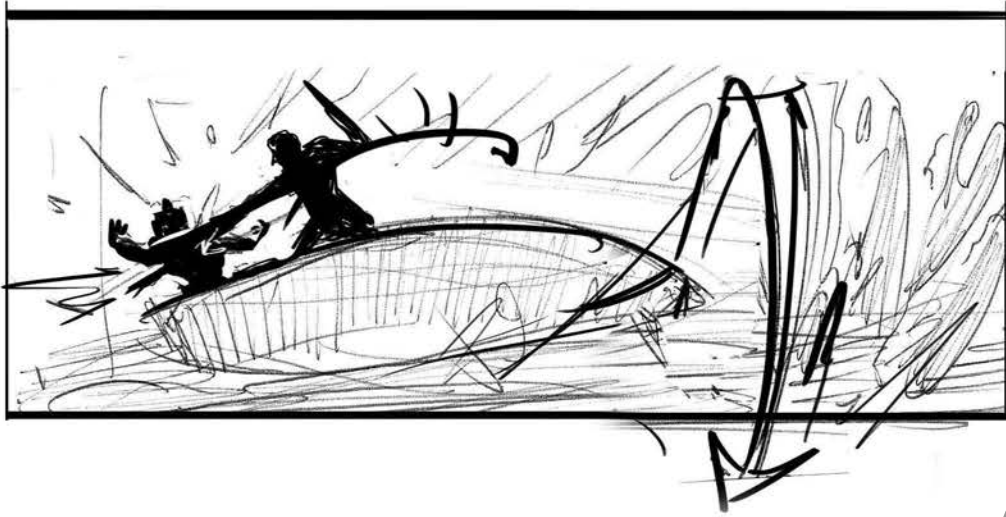

42

T-1000
Attacks/Kills
Dad

43

Sarah
(ABOVE
GROUND)
Dives into
the water

44