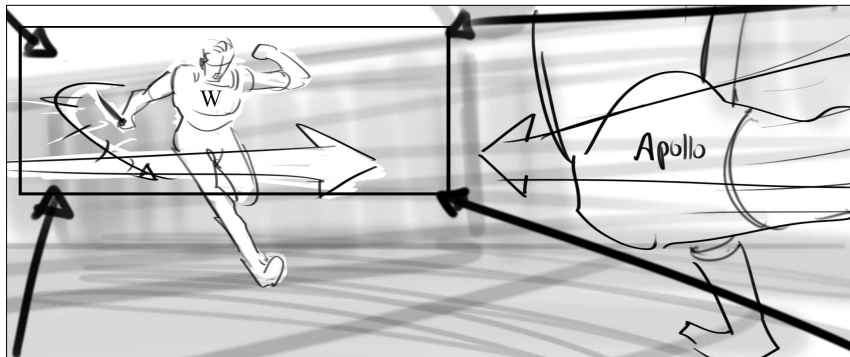

Follow Wolf as he pulls out his Shiv

20A

0:38

Push in past Apollo / on Wolf / poised w/ Shiv

SC.26 WOLF.VS.APOLLO

Boards: 42 | Shots: 42 | Duration: 1:24 | Aspect Ratio: 2.39 : 1.00
DRAFT: APRIL 20, 2018

21A