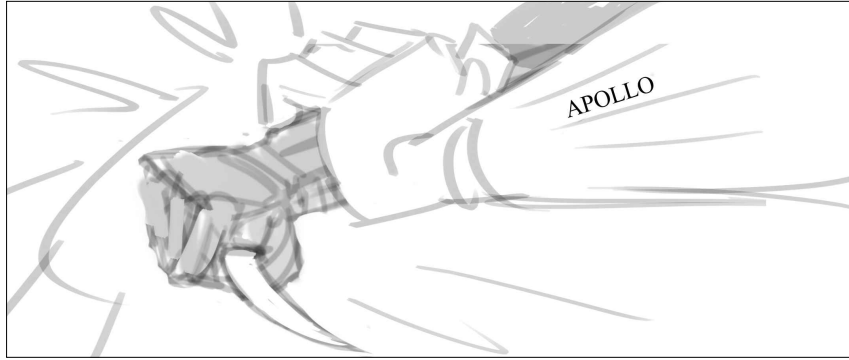

24A

0:46

But Apollos reaches out, snatching Wolf by the wrist.

SC.26 WOLF.VS.APOLLO

Boards: 42 | Shots: 42 | Duration: 1:24 | Aspect Ratio: 2.39 : 1.00
DRAFT: APRIL 20, 2018

25A

0:48

Insert on Apollo's hand snatch Wolfs hand.