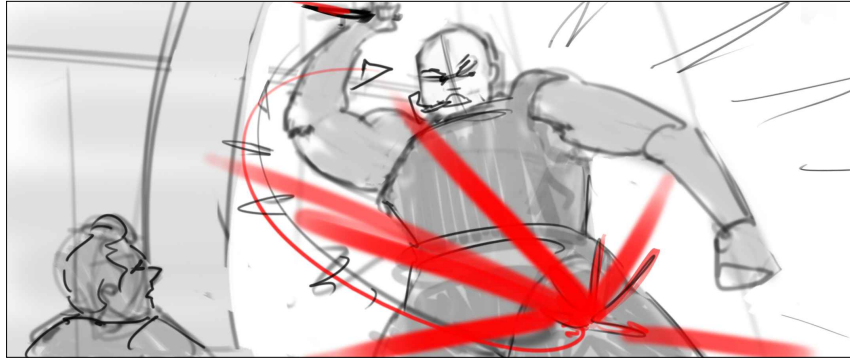

Reaction shot on Apollo

36A

1:10

He's Mocking you wolf !

Reaction shot on Tiger

SC.26 WOLF.VS.APOLLO

Boards: 42 | Shots: 42 | Duration: 1:24 | Aspect Ratio: 2.39 : 1.00
DRAFT: APRIL 20, 2018

37A

1:12

Apollo pulls shiv out of his thigh
Blood gushes everywhere.

38A

1:14

Rev. shot . Blood gushes

39A

1:16

"Femoral Artery"