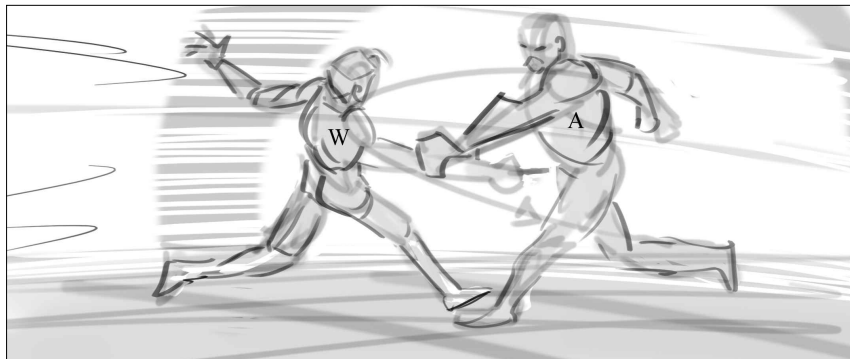

0:40

CU on Wolfs Shiv

22A

0:42

Wolf power slides about to stab Apollo's leg

23A

0:44

insert on Wolfs hand/ Shiv

24A

0:46

But Apollos reaches out, snatching Wolf by the wrist.

SC.26 WOLF.VS.APOLLO

Boards: 42 | Shots: 42 | Duration: 1:24 | Aspect Ratio: 2.39 : 1.00
DRAFT: APRIL 20, 2018

25A

0:48

Insert on Apollo's hand snatch Wolfs hand.