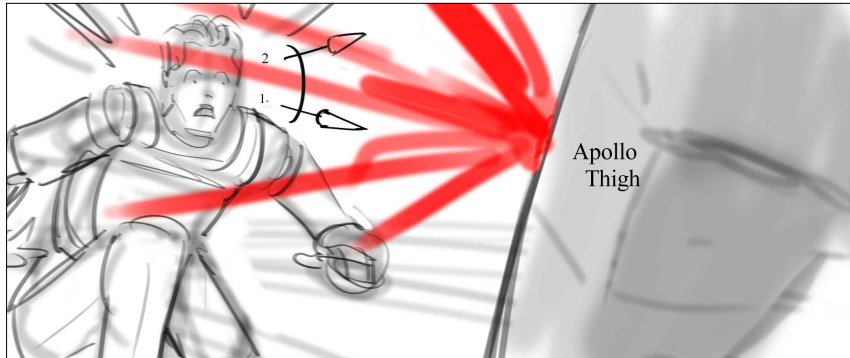

Reaction shot on Apollo

36A

1:10

He's Mocking you wolf !

Reaction shot on Tiger

SC.26 WOLF.VS.APOLLO

Boards: 42 | Shots: 42 | Duration: 1:24 | Aspect Ratio: 2.39 : 1.00
DRAFT: APRIL 20, 2018

37A

1:12

Apollo pulls shiv out of his thigh
Blood gushes everywhere.

38A

1:14

Rev. shot . Blood gushes

39A

1:16

"Femoral Artery"