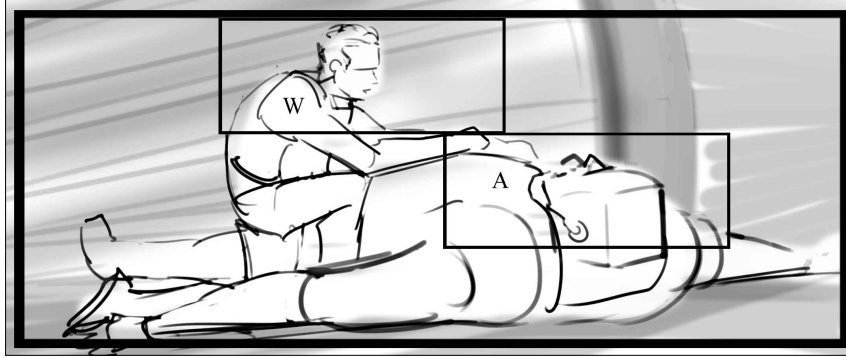

SC.26 WOLF.VS.APOLLO

Boards: 42 | Shots: 42 | Duration: 1:24 | Aspect Ratio: 2.39 : 1.00
DRAFT: APRIL 20, 2018

41A

1:20

Easy Big fella, go gently into that good night.

Two shot on Wolf & Apollo

42A

1:22