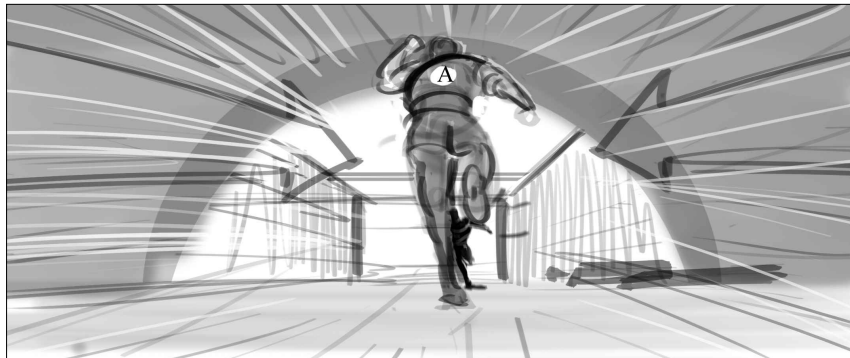

Follow Apollo charging Wolf

16A

0:30