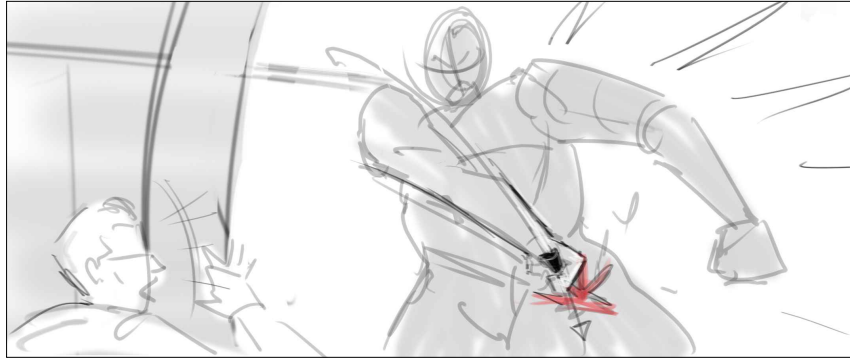

SC.26 WOLF.VS.APOLLO

Boards: 42 | Shots: 42 | Duration: 1:24 | Aspect Ratio: 2.39 : 1.00
DRAFT: APRIL 20, 2018

33A

1:04

Apollo stabs himself in the thigh, but hits Femoral artery

34A

1:06