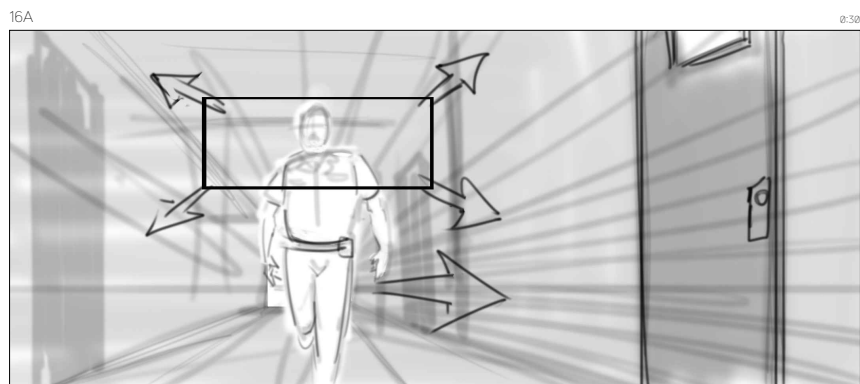

Camera leads w/ Sec. guard along hallway/ counters w/ him as he opens/ enters JOSH/ PTSD Josh's room.