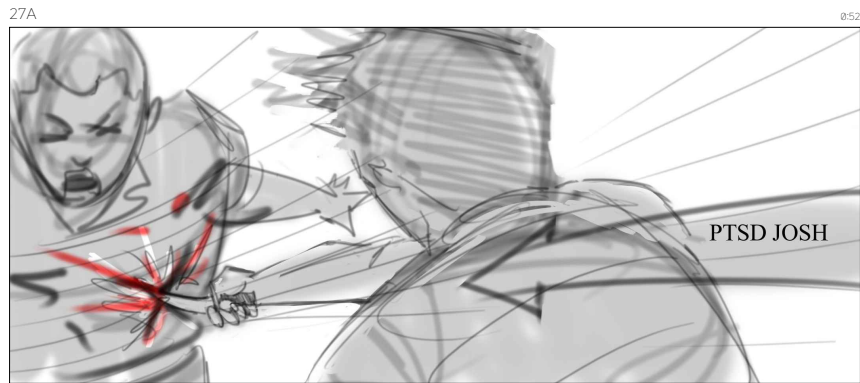

0:44

Match cut/ Rev.

24A

0:46

Guard POV *(Clean) on PTSD Josh pull a shiv and bee-line for guard

OTS of Guard as PTSD Josh runs towards Guard w/ Shiv.

CU on PTSD JOSH stab Guard repeatedly in stomach w/ Shiv.