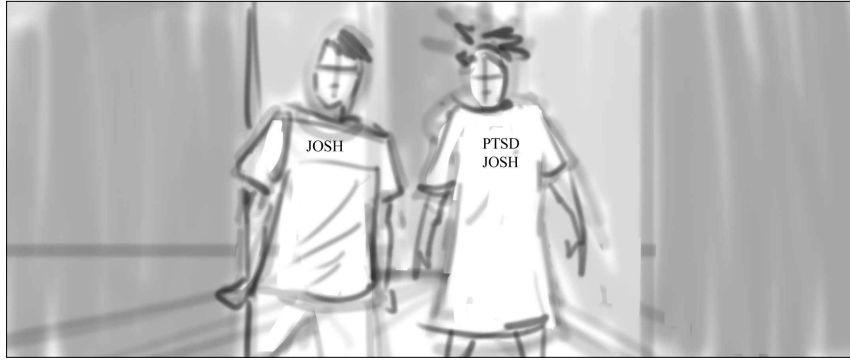

29A

0:56

Cut to hallway, JOSH & PTSD Josh plan escape.

30A

0:58