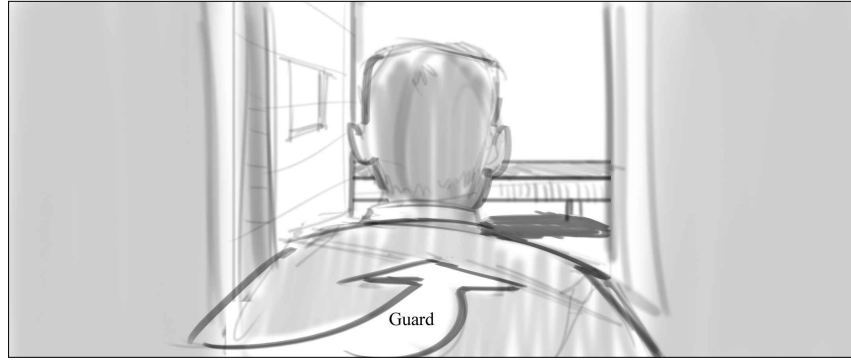

17A

0:32

Shot continued.

18A

0:34

Sec. Guard POV of PTSD josh.
*(clean)

19A

0:36

Lead w/ Sec. Guard as he enters room.

20A

0:38

Wide shot