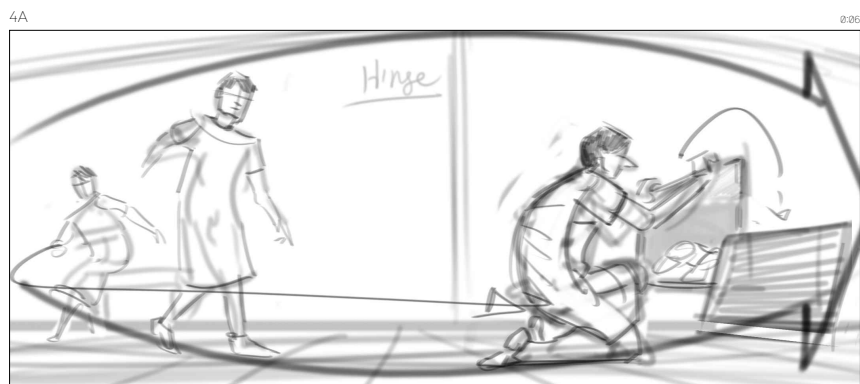

Wide shot on JOSH looks over at Vent

CU on JOSH

OTS on JOSH / looking at VENT.

Hinge w/ JOSH as he walks over to VENT unscrews it and tries to pull PTSD JOSH OUT.

5A

0:08

JOSH P.O.V. of PTSD Josh hiding in vent.

VERSION 2 - 50/50 SPLITTER
JOSH pulls PTSD JOSH out of VENT.

Photo double pulls real PTSD JOSH out of Vent.

OTS on PTSD Josh

REV OTS on JOSH

Wide shot / PTSD JOSH walk around wildly giving dialogue.

Shot continued.