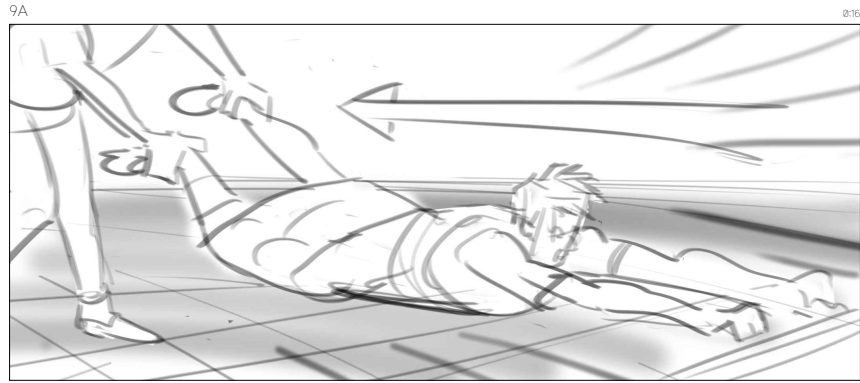

VERSION 2 - 50/50 SPLITTER
JOSH pulls PTSD JOSH out of VENT.

Photo double pulls real PTSD JOSH out of Vent.

OTS on PTSD Josh

REV OTS on JOSH

Wide shot / PTSD JOSH walk around wildly giving dialogue.

Shot continued.