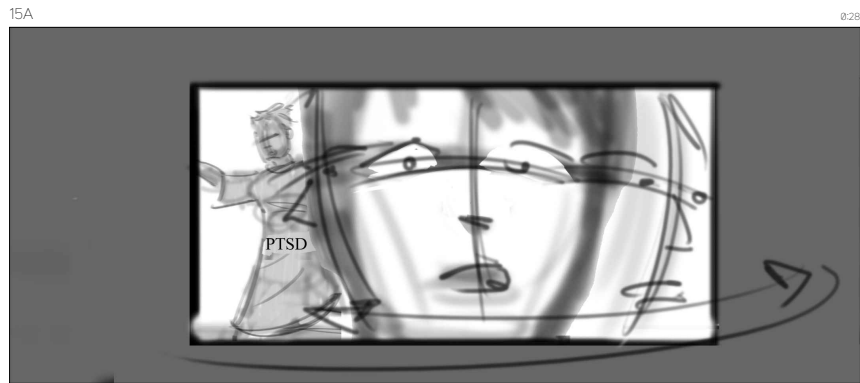

shot continued.