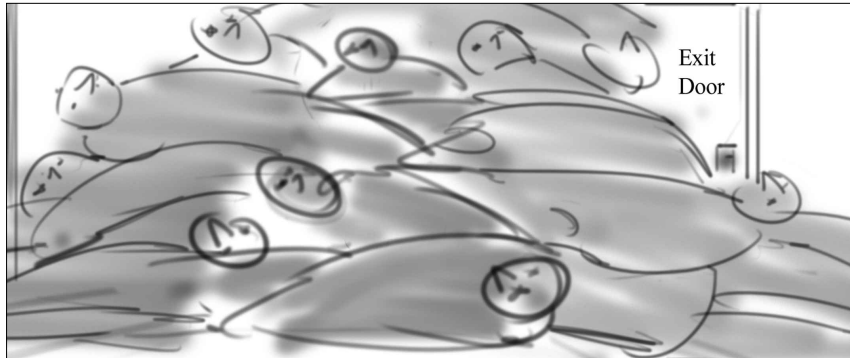

Josh POV *(Clean) on Pile of dead Josh's.

43A

1:24