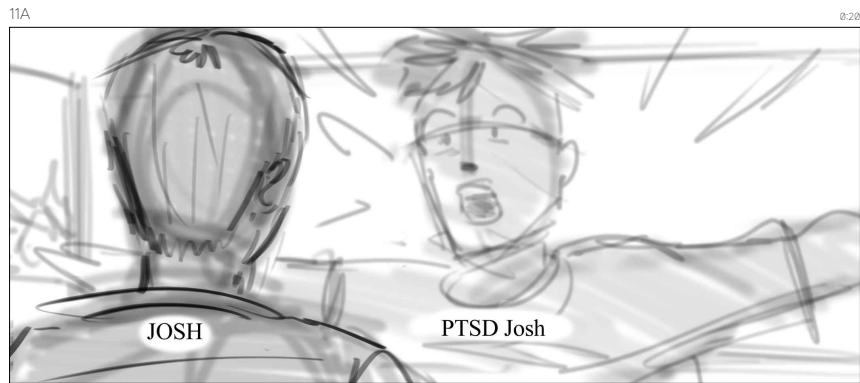

VERSION 2 - 50/50 SPLITTER
JOSH pulls PTSD JOSH out of VENT.

Photo double pulls real PTSD JOSH out of Vent.

OTS on PTSD Josh

REV OTS on JOSH

Wide shot / PTSD JOSH walk around wildly giving dialogue.

Shot continued.