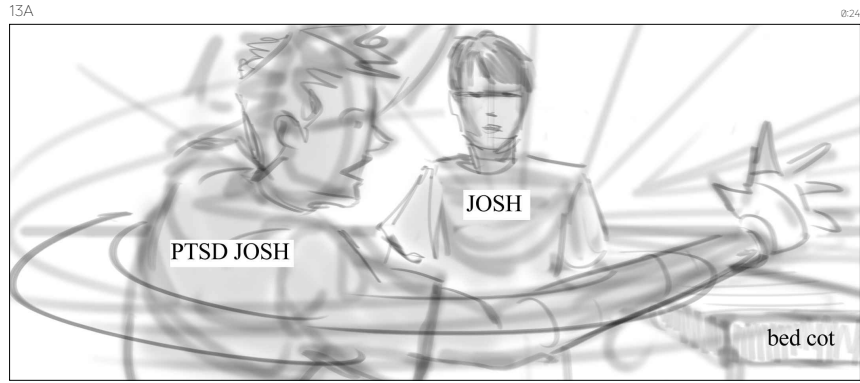

VERSION 2 - 50/50 SPLITTER
JOSH pulls PTSD JOSH out of VENT.

Photo double pulls real PTSD JOSH out of Vent.

OTS on PTSD Josh

REV OTS on JOSH

Wide shot / PTSD JOSH walk around wildly giving dialogue.

Shot continued.