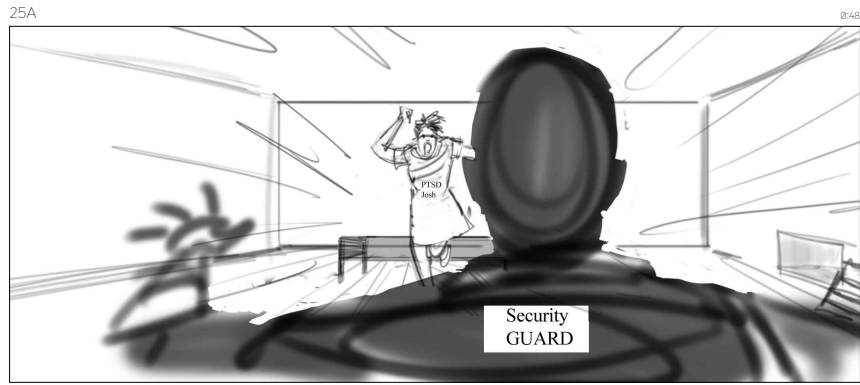

0:44

Match cut/ Rev.

24A

0:46

Guard POV *(Clean) on PTSD Josh pull a shiv and bee-line for guard

OTS of Guard as PTSD Josh runs towards Guard w/ Shiv.

CU on PTSD JOSH stab Guard repeatedly in stomach w/ Shiv.