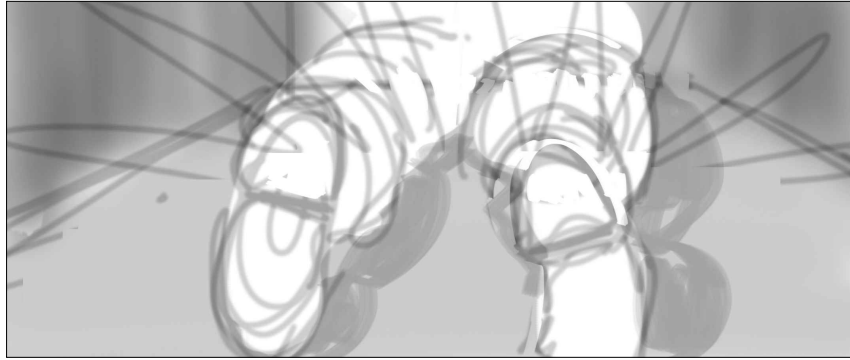

Wide shot on JOSH looks over at Vent

CU on JOSH

OTS on JOSH / looking at VENT.

Hinge w/ JOSH as he walks over to VENT unscrews it and tries to pull PTSD JOSH OUT.

5A

0:08

JOSH P.O.V. of PTSD Josh hiding in vent.

6A

0:10

CU on JOSH trying to pull PTSD Josh.

7A

0:12

VERSION 1
*(Photo double pulls Actor JOSH out of vent)

8A

0:14

VERSION 2 - 50/50 SPLITTER
JOSH pulls PTSD JOSH out of VENT.

Photo double pulls real PTSD JOSH out of Vent.

OTS on PTSD Josh

REV OTS on JOSH

Wide shot / PTSD JOSH walk around wildly giving dialogue.

Shot continued.