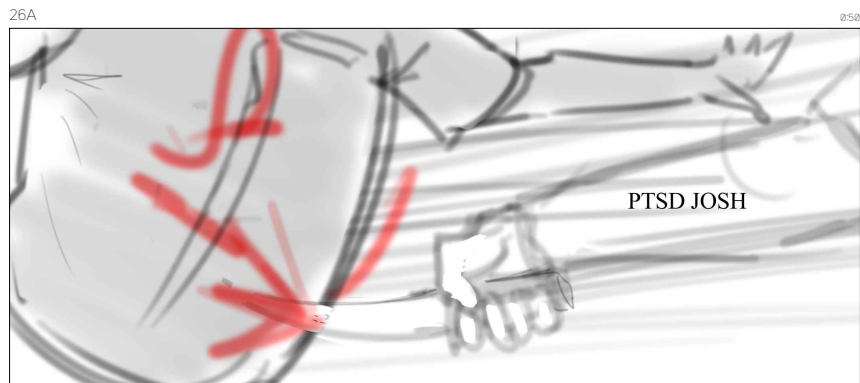

0:44

Match cut/ Rev.

24A

0:46

Guard POV *(Clean) on PTSD Josh pull a shiv and bee-line for guard

OTS of Guard as PTSD Josh runs towards Guard w/ Shiv.

CU on PTSD JOSH stab Guard repeatedly in stomach w/ Shiv.