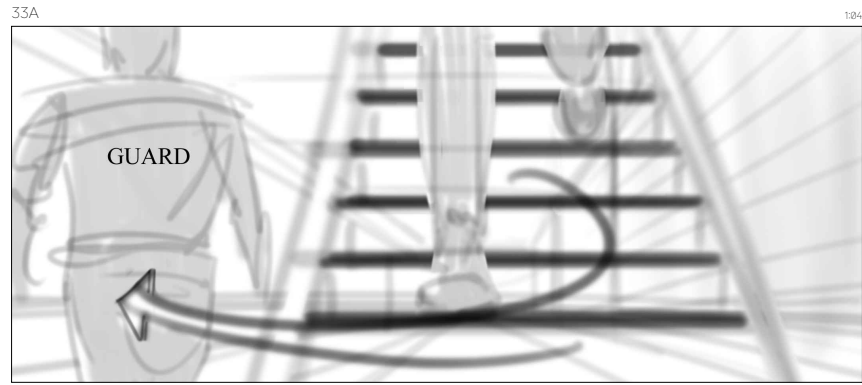

Cut to guard coming downstairs case and round it.