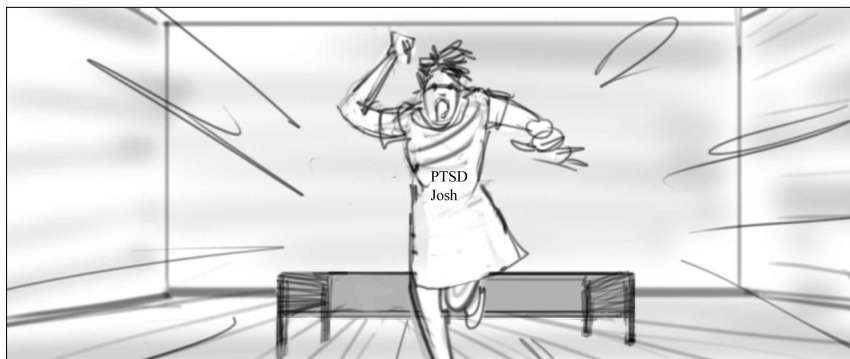

Guard POV *(Clean) on PTSD Josh pull a shiv and bee-line for guard