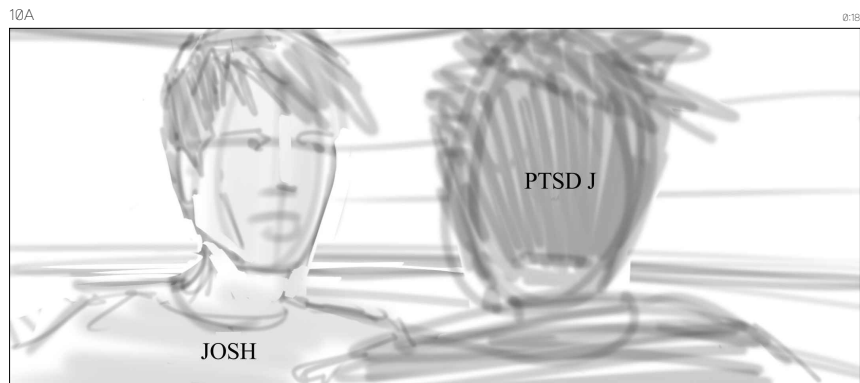

VERSION 2 - 50/50 SPLITTER
JOSH pulls PTSD JOSH out of VENT.

Photo double pulls real PTSD JOSH out of Vent.

OTS on PTSD Josh

REV OTS on JOSH

Wide shot / PTSD JOSH walk around wildly giving dialogue.

Shot continued.