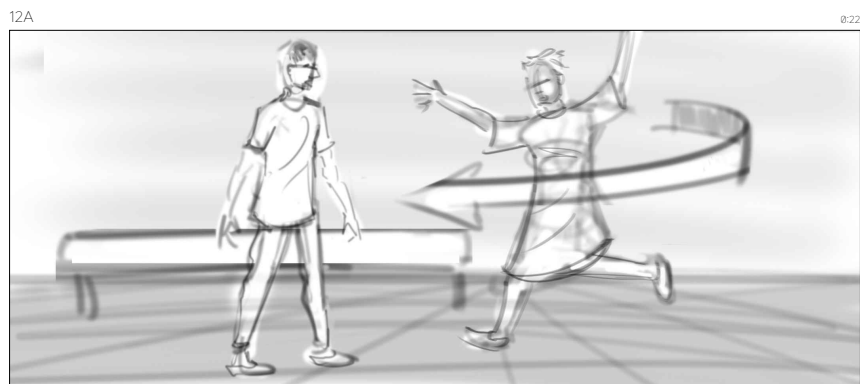

VERSION 2 - 50/50 SPLITTER
JOSH pulls PTSD JOSH out of VENT.

Photo double pulls real PTSD JOSH out of Vent.

OTS on PTSD Josh

REV OTS on JOSH

Wide shot / PTSD JOSH walk around wildly giving dialogue.

Shot continued.