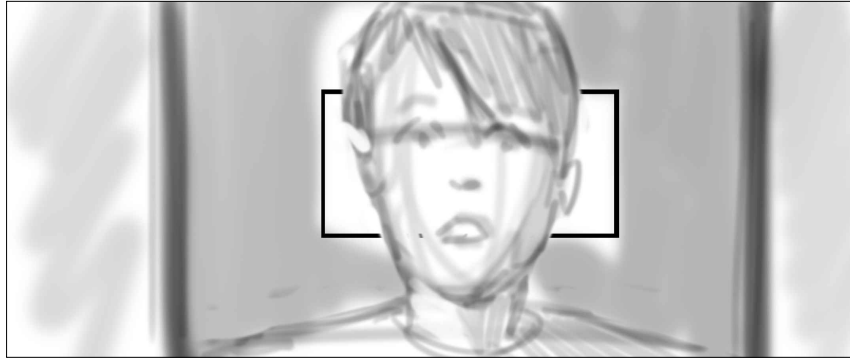

Camera Counters w. Josh to reveal Mountain of dead joshes.

39A

1:16

40A

1:18

41A

1:20

CU on Josh. Reaction shot.