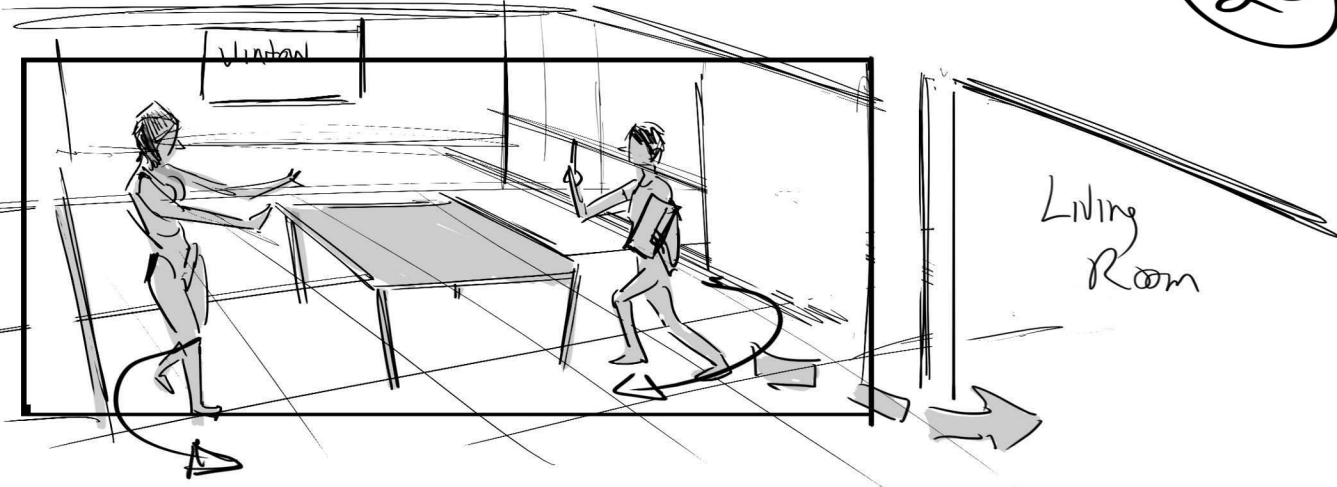

BEE & COLE , counter each other around the island -

48

MCU on Bee w/ Gun "dialogue exchange"

49

REV on BEE-

CAMERA

(50)

(51)

(52)

(53)

54

55

56

57

(58)

(59)