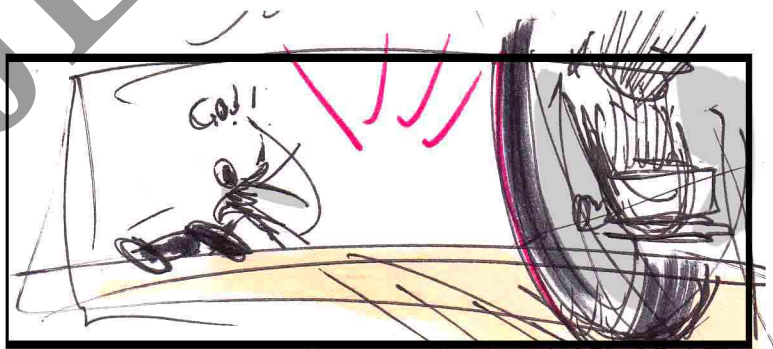

Rev, low 3/4

Harlequins

Shot Continued Low angle Overhead shot of Kaneda bike leaping onto pavement

Cut to Rev. Frontal as Kaneda slams bike onto pavement

Harlequins

Bike tire hits the pavement Harlequins look over their shoulder

Shot cont: as ASHER & YAMAGATA & HARMS drop into frame Next to Kaneda

Wide shot - CU on the shocks of ASHER giving out as he hits the pavement

Dolly

Asher's shocks give out as he skids out-
Dolly past him as Yamagata looks over his shoulder.

Rev. OTS on Yamagata

Rev. Low angle
ASHER waves Yamagata
on-
"GO !!!"

Int: OLD MANHATTAN Tunnel

Camara rotates 180 as Tread Face & Harms enter the tunnel

Rev. Low angle as Harms gains on Tread Face.

Harms & Tread -Face - speed down the Tunnel