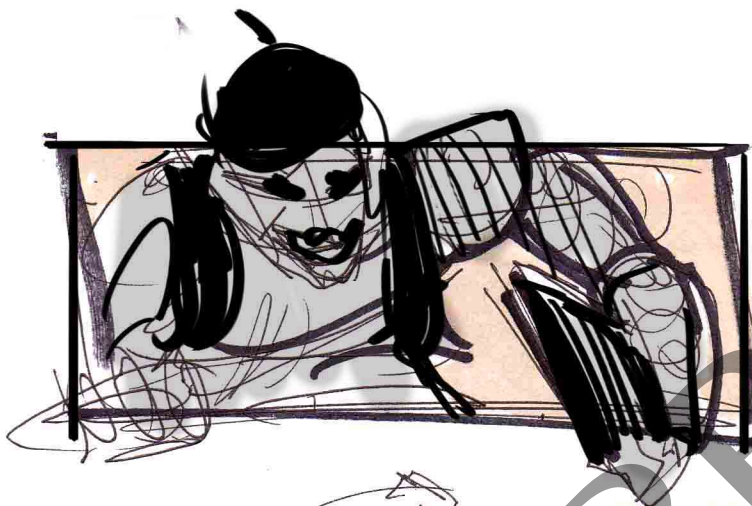

Shot cont as his gang follow suit

Harlequins Ride cont:

CU on Harlequin

Tilt up OTS on Harlequins as they ride -- a shadow looms over them

Low angle on Shadow of Kaneda's bike

Various shot of Kaneda's bike leaping from above onto the pavement (profile)

Rev, low 3/4

Harlequins

Shot Continued Low angle Overhead shot of Kaneda bike leaping onto pavement

Cut to Rev. Frontal as Kaneda slams bike onto pavement

Harlequins

Bike tire hits the pavement Harlequins look over their shoulder

Tread Face & 8Ball gun it and speed away

CU on Kaneda & Yamagata as they swerve around the firey remains of HARMs

ALL ONE SHOT

Cut to 8ball & Tread Face as they barrel down the tunnel

8BALL

Tread

8Ball & Tread Face near the clearing of the tunnel

Dolly w/ them them.

Cu on 8ball as he holds the CHIP CASE

8Ball whoops as he clears the mouth of the tunnel

8Ball POV as he clears the Tunnel

Shot continued

OTS of 8Ball clear the tunnel

CU on 8ball laughing at the sky