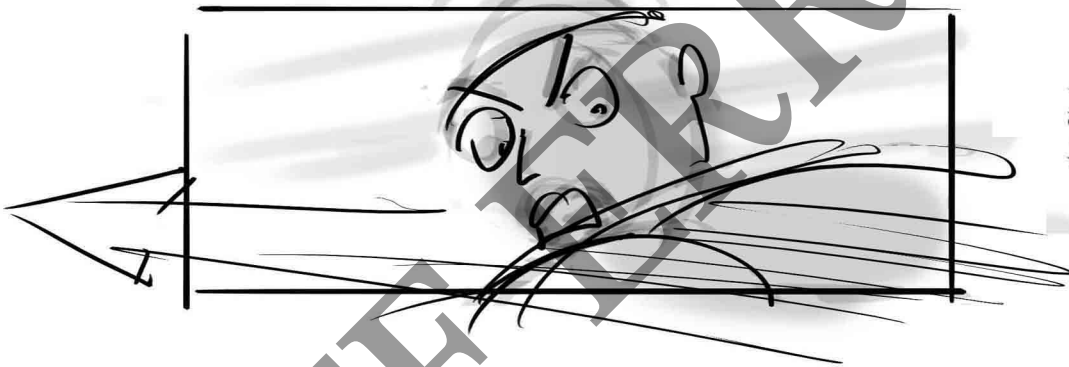

Reaction shot

OST on Tetsuo as 8ball skid stops in shock

Cu on TETSUO swing a bolo

MCU on Tetsuo he launches the bola at 8Ball

MCU on Bola as it flies through the air

Its smahes 8Ball in the head

8ball gets knocked off his bike- cold- as Tread Face whips past .