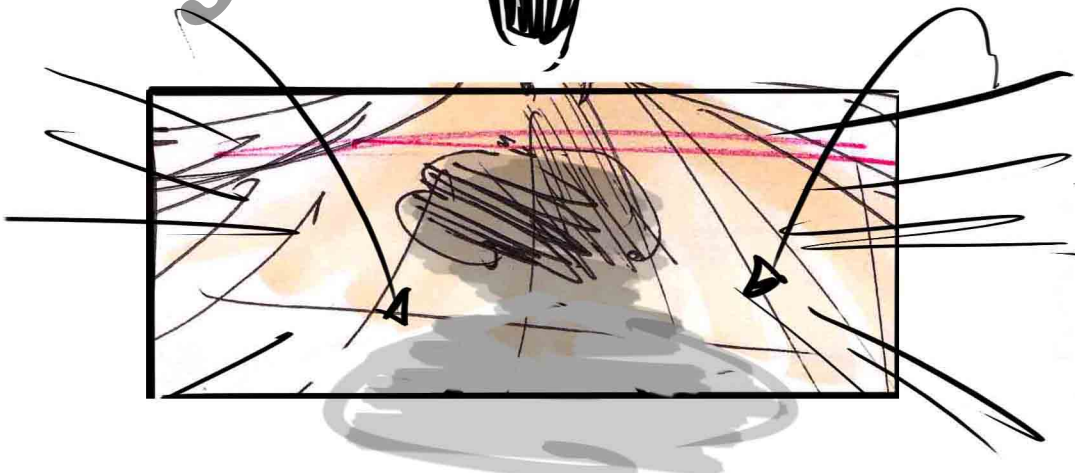

Wide shot/ High angle
as Yamagata & ASHER
& HARMS
skid stop behind him.

CU on Yamagata--
"no way we can catch up--"

MCU on Kaneda
"Sure there is"

Low angle -
Kaneda peels out

Camera hinges w/ Kaneda as he peels out

Shot cont as his gang follow suit

Harlequins Ride cont:

CU on Harlequin

Tilt up OTS on Harlequins as they ride -- a shadow looms over them

Low angle on Shadow of Kaneda's bike

Various shot of Kaneda's bike leaping from above onto the pavement (profile)

Rev, low 3/4

Harlequins

Shot Continued Low angle Overhead shot of Kaneda bike leaping onto pavement

Cut to Rev. Frontal as Kaneda slams bike onto pavement

Harlequins

Bike tire hits the pavement Harlequins look over their shoulder

Rev. OTS on Yamagata

Rev. Low angle
ASHER waves Yamagata
on-
"GO !!!"

Int: OLD MANHATTAN Tunnel

Camara rotates 180 as Tread Face & Harms enter the tunnel

Rev. Low angle as Harms gains on Tread Face.

Harms & Tread -Face - speed down the Tunnel