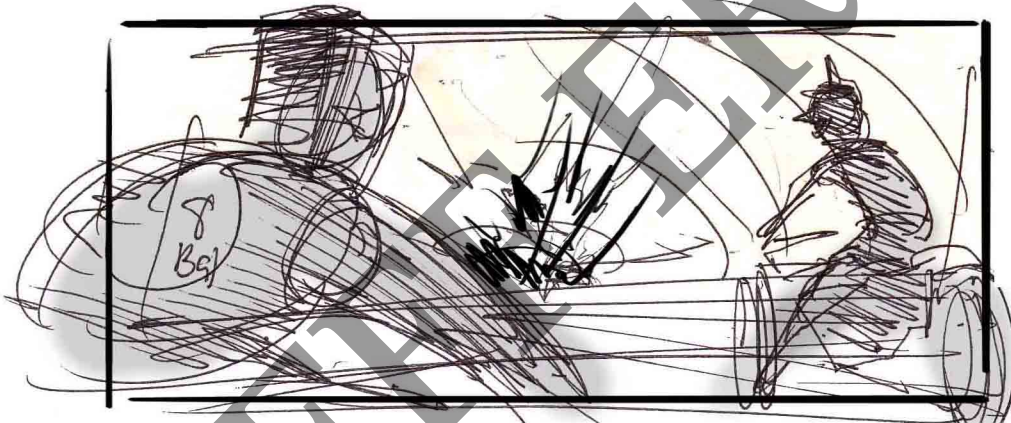

Low angle
Back view
on fire /gas
trail as it
Speeds
after /catches
up to HARM's
bike

Shot continued

BOOM

BACK View

CU on HARM set a blaze

Cut back to MCU on Tread Face & 8ball as they crackle w/ Glee.

Rev. wide OTS of Tread Face & 8Ball as they watch