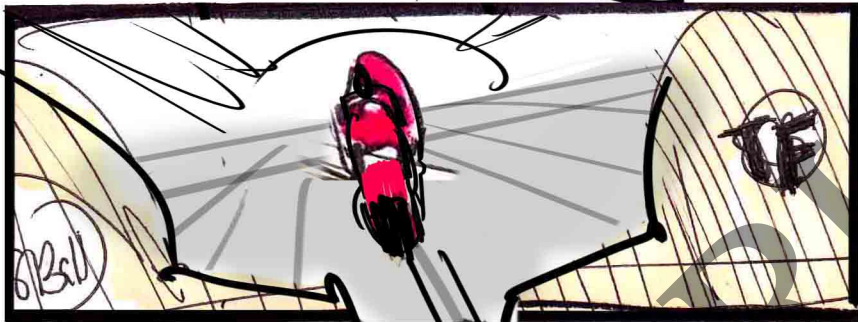

Shot cont as his gang follow suit

Harlequins Ride cont:

CU on Harlequin

Tilt up OTS on Harlequins as they ride -- a shadow looms over them

Low angle on Shadow of Kaneda's bike

Various shot of Kaneda's bike leaping from above onto the pavement (profile)

Rev, low 3/4

Harlequins

Shot Continued Low angle Overhead shot of Kaneda bike leaping onto pavement

Cut to Rev. Frontal as Kaneda slams bike onto pavement

Harlequins

Bike tire hits the pavement Harlequins look over their shoulder

Shot cont: as ASHER & YAMAGATA & HARMS drop into frame Next to Kaneda

Wide shot - CU on the shocks of ASHER giving out as he hits the pavement

Dolly

Asher's shocks give out as he skids out-
Dolly past him as Yamagata looks over his shoulder.

Rev. OTS on Yamagata

Rev. Low angle
ASHER waves Yamagata
on-
"GO !!!"

Int: OLD MANHATTAN Tunnel

Camara rotates 180 as Tread Face & Harms enter the tunnel

Rev. Low angle as Harms gains on Tread Face.

Harms & Tread -Face - speed down the Tunnel