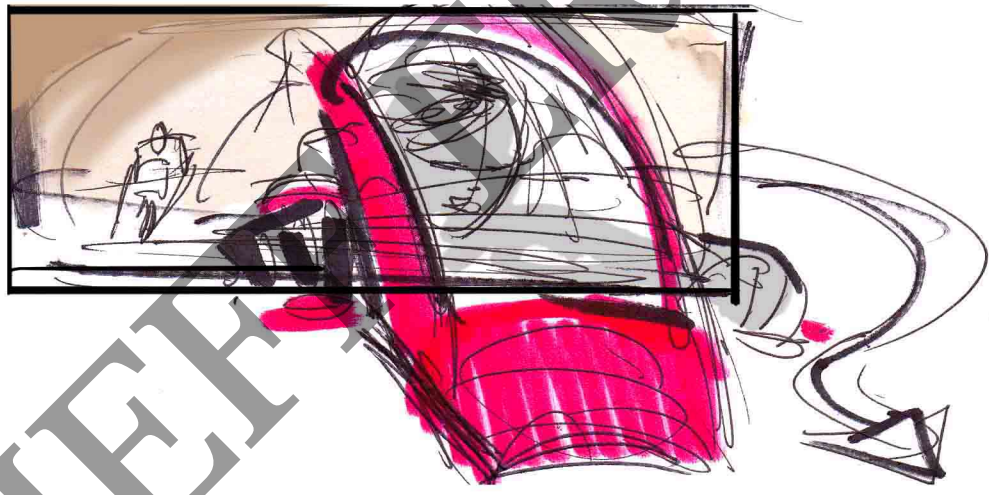

Tread Face & 8Ball gun it and speed away

CU on Kaneda & Yamagata as they swerve around the firey remains of HARMs

ALL ONE SHOT

Cut to 8ball & Tread Face as they barrel down the tunnel

8BALL

Tread

8Ball & Tread Face near the clearing of the tunnel