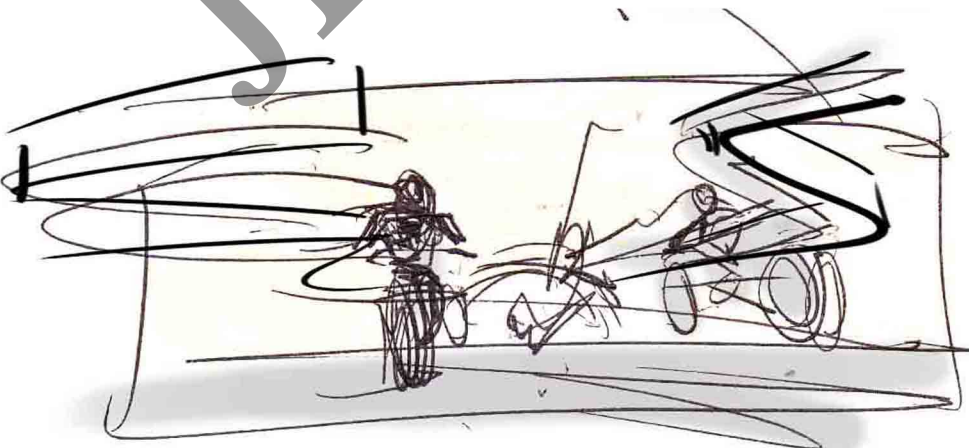

Low angle
Back view
on fire /gas
trail as it
Speeds
after /catches
up to HARM's
bike

Shot continued

BOOM

BACK View

CU on HARM set a blaze

Cut back to MCU on Tread Face & 8ball as they crackle w/ Glee.

Rev. wide OTS of Tread Face & 8Ball as they watch