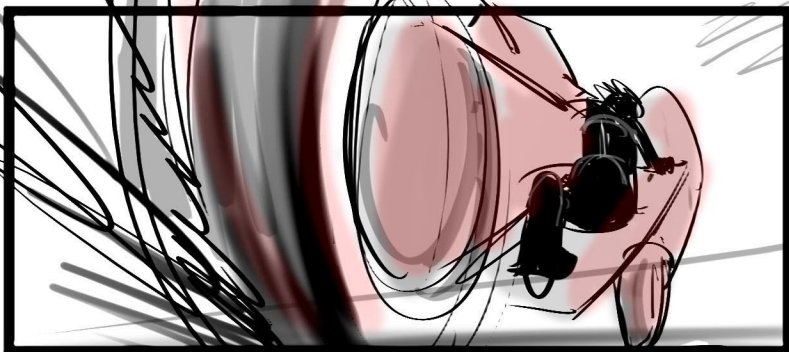

Wide shot/ High angle
as Yamagata & ASHER
& HARMS
skid stop behind him.

CU on Yamagata--
"no way we can catch up--"

MCU on Kaneda
"Sure there is"

Low angle -
Kaneda peels out

Camera hinges w/ Kaneda as he peels out

Shot cont as his gang follow suit

Harlequins Ride cont:

CU on Harlequin

Tilt up OTS on Harlequins as they ride -- a shadow looms over them

Low angle on Shadow of Kaneda's bike

Various shot of Kaneda's bike leaping from above onto the pavement (profile)

Rev, low 3/4

Harlequins

Shot Continued Low angle Overhead shot of Kaneda bike leaping onto pavement

Cut to Rev. Frontal as Kaneda slams bike onto pavement

Harlequins

Bike tire hits the pavement Harlequins look over their shoulder