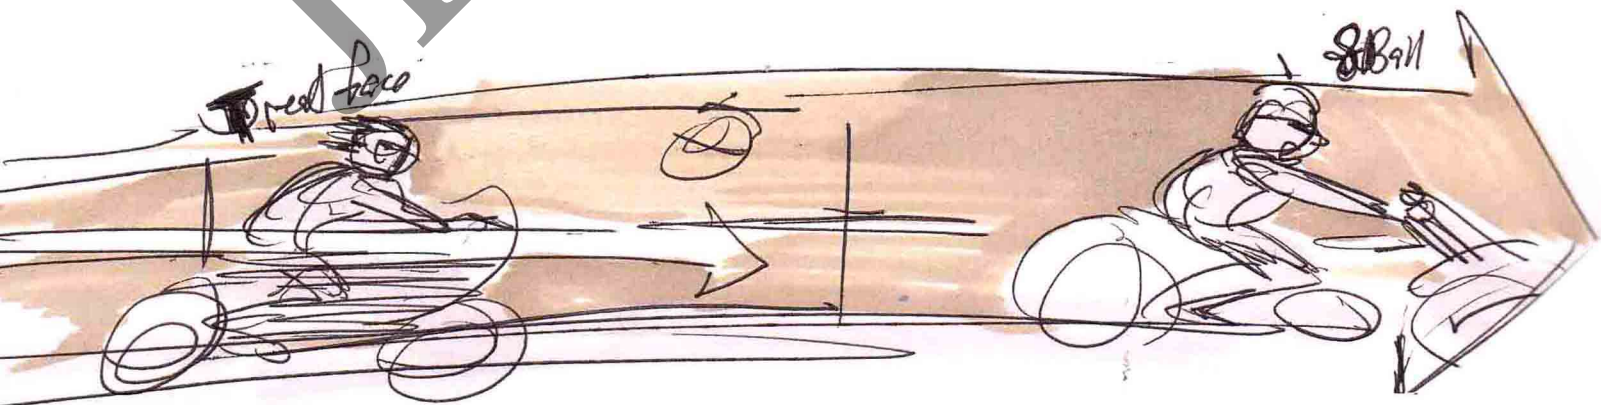

Shot cont: as ASHER & YAMAGATA & HARMS drop into frame Next to Kaneda

Wide shot - CU on the shocks of ASHER giving out as he hits the pavement

Dolly

Asher's shocks give out as he skids out-
Dolly past him as Yamagata looks over his shoulder.

Rev. OTS on Yamagata

Rev. Low angle
ASHER waves Yamagata
on-
"GO !!!"

Int: OLD MANHATTAN Tunnel

Camara rotates 180 as Tread Face & Harms enter the tunnel

Rev. Low angle as Harms gains on Tread Face.

Harms & Tread -Face - speed down the Tunnel