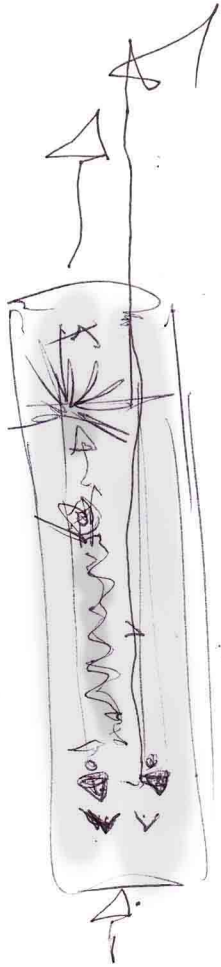

Rev. wide OTS of Tread Face & 8Ball as they watch

CU on Kaneda & Yamagata as they swerve around the firey remains of HARMs

ALL ONE SHOT