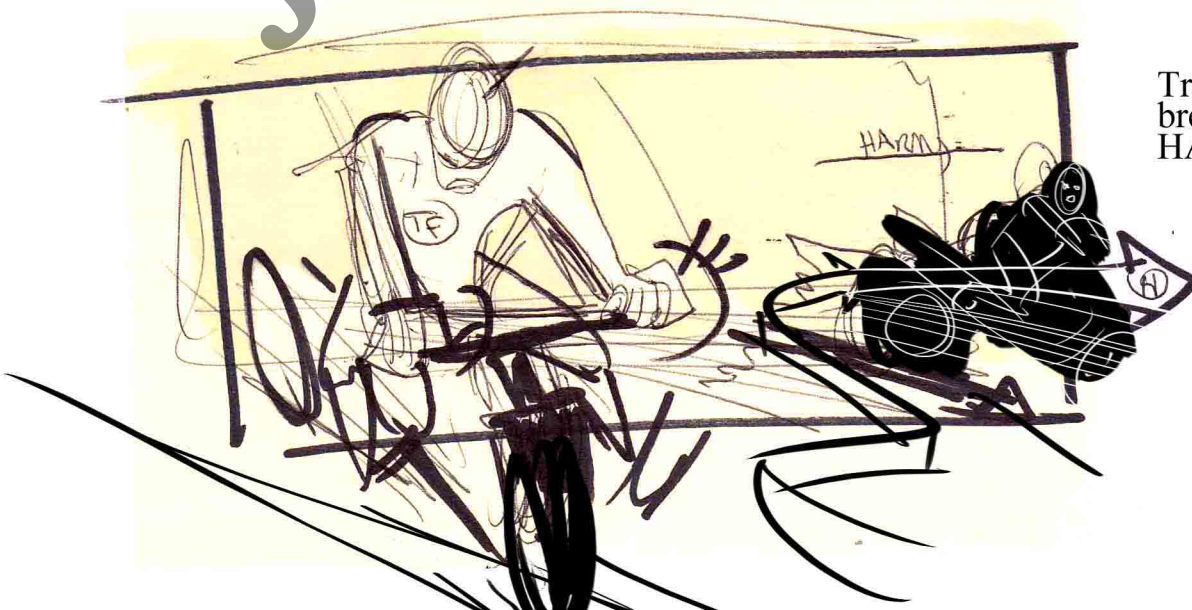

Tread Face looks back at HARMS gaining on him

CU on HARMS

HARMS races along side Tread face.

HARMS catches up to Tread Face.

Tread Face kicks his foot at HARMS Gas tank w/ his Spurs.

CU on Tread Face's BOOT / Spurs

Spurs punch through the gas tank leaving a hole Gasoline leas out.

Tread Face Suddenly breaks- HARMS races past him.

Rev. Low angle on Gas trail as it heads for HARMS

CU on HARMS
"OH SHIT"
moment

HARMS
p.o.v.
of gas
tank leaking