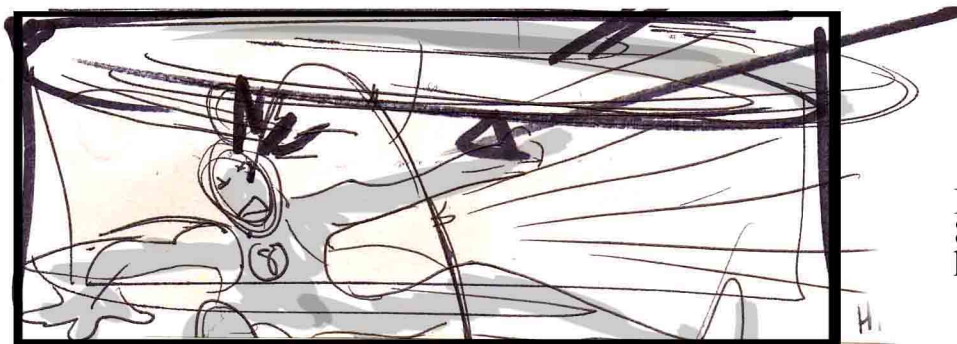

Reaction shot

OST on Tetsuo as 8ball skid stops in shock

Cu on TETSUO swing a bolo

MCU on Tetsuo he launches the bola at 8Ball

MCU on Bola as it flies through the air

Its smahes 8Ball in the head

8ball gets knocked off his bike- cold- as Tread Face whips past .