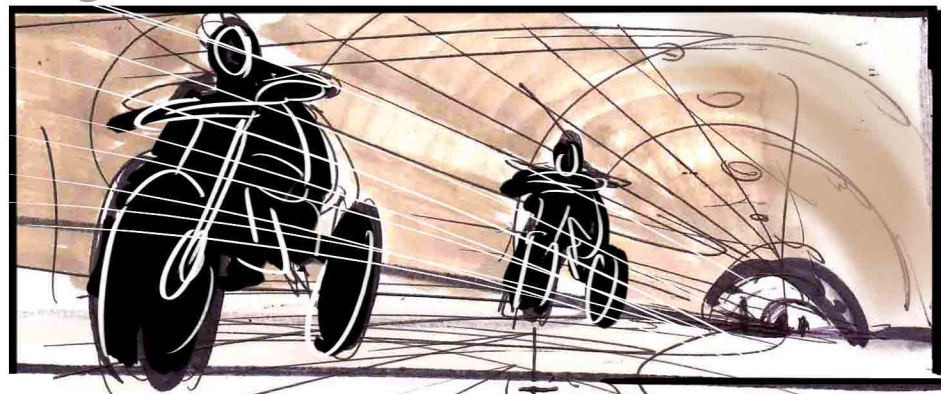

Tread Face & 8Ball gun it and speed away

CU on Kaneda & Yamagata as they swerve around the firey remains of HARMs

ALL ONE SHOT

Cut to 8ball & Tread Face as they barrel down the tunnel

8BALL

Tread

8Ball & Tread Face near the clearing of the tunnel