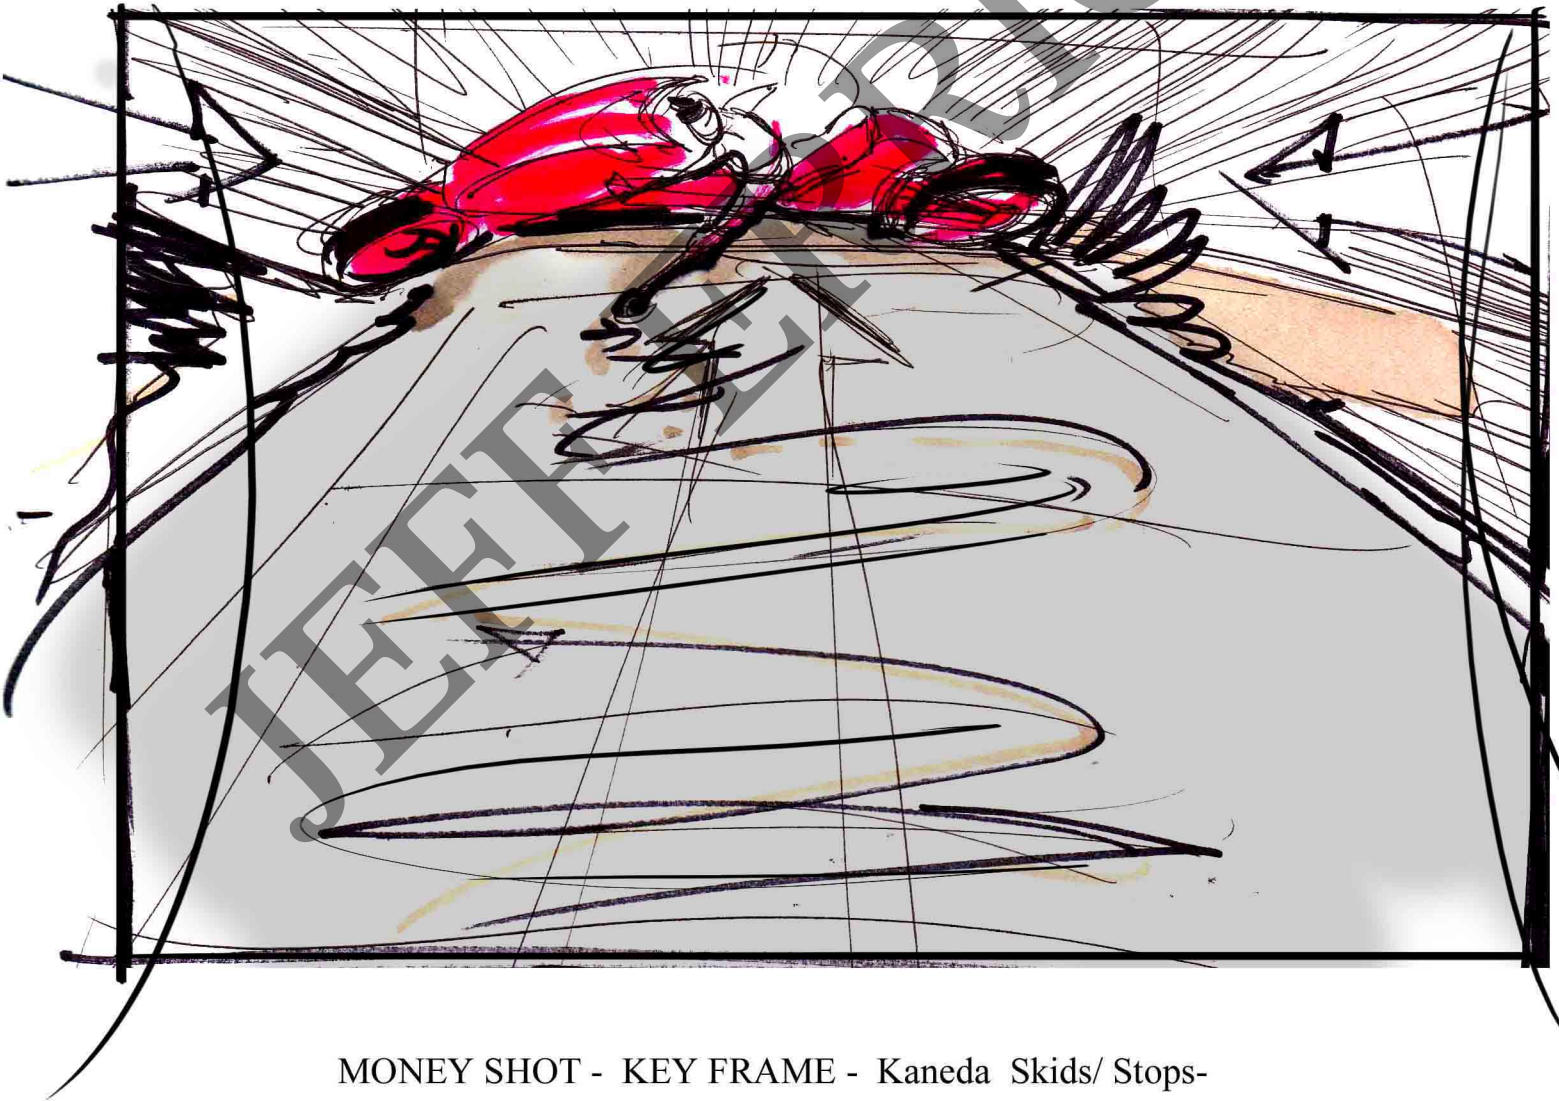

MONEY SHOT - KEY FRAME - Kaneda Skids/ Stops-