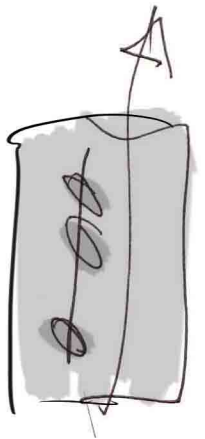

Rev, low 3/4

Harlequins

Shot Continued Low angle Overhead shot of Kaneda bike leaping onto pavement

Cut to Rev. Frontal as Kaneda slams bike onto pavement

Harlequins

Bike tire hits the pavement Harlequins look over their shoulder

Tread Face & 8Ball gun it and speed away

CU on Kaneda & Yamagata as they swerve around the firey remains of HARMs

ALL ONE SHOT

Cut to 8ball & Tread Face as they barrel down the tunnel

8BALL

Tread

8Ball & Tread Face near the clearing of the tunnel

Dolly w/ them them.

Cu on 8ball as he holds the CHIP CASE

8Ball whoops as he clears the mouth of the tunnel

8Ball POV as he clears the Tunnel

Shot continued

OTS of 8Ball clear the tunnel

CU on 8ball laughing at the sky