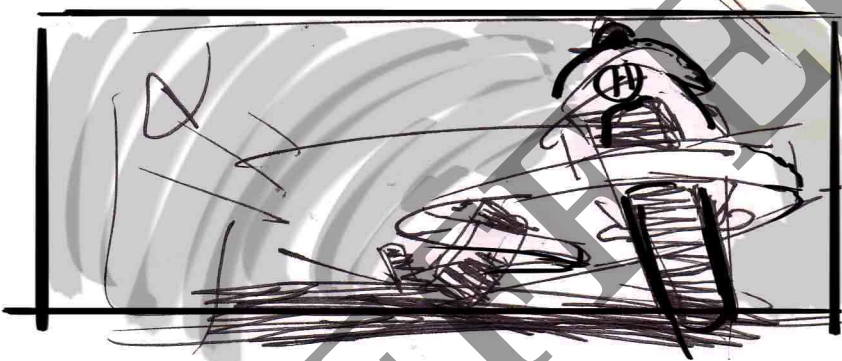

Rev. OTS on Yamagata

Rev. Low angle
ASHER waves Yamagata
on-
"GO !!!"

Int: OLD MANHATTAN Tunnel

Camara rotates 180 as Tread Face & Harms enter the tunnel

Rev. Low angle as Harms gains on Tread Face.

Harms & Tread -Face - speed down the Tunnel