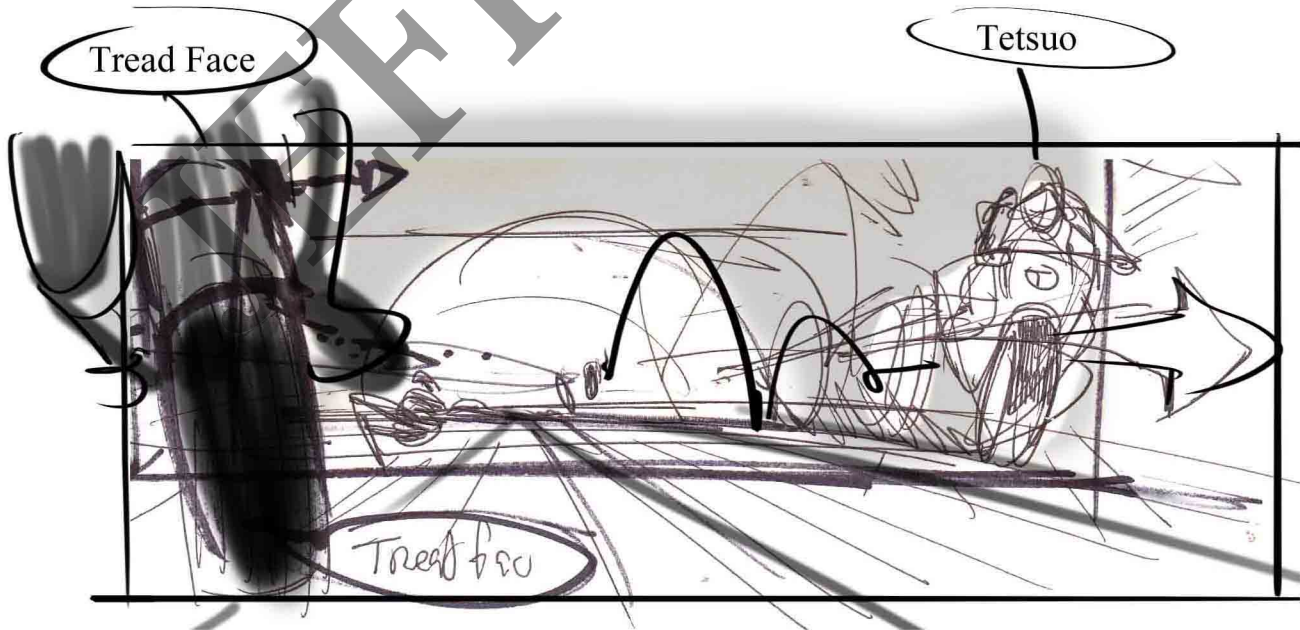

Tetsuo hops on his bike and chases after TREAD FACE.