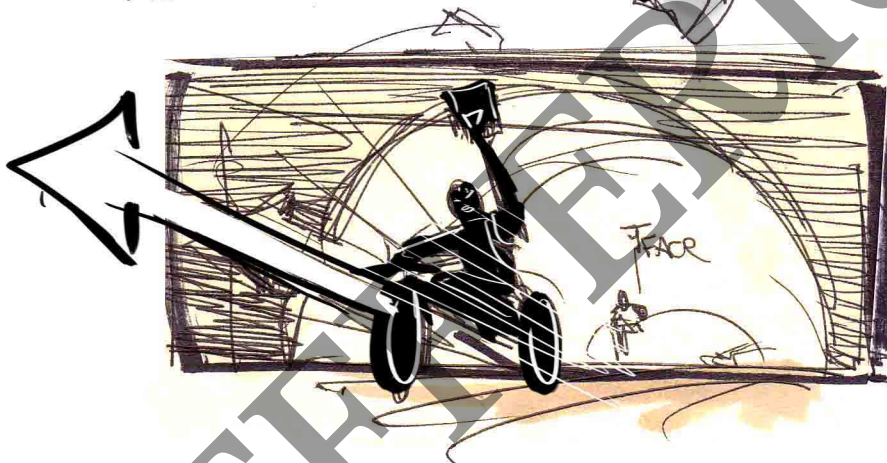

8Ball whoops as he clears the mouth of the tunnel