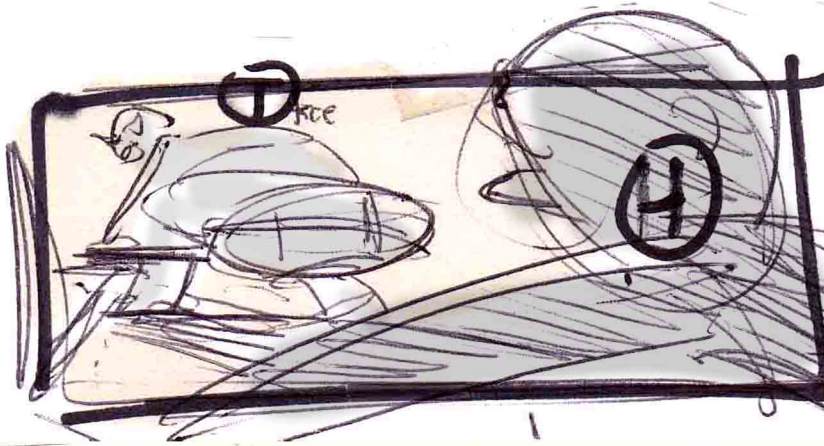

Rev. OTS on Yamagata

Rev. Low angle
ASHER waves Yamagata
on-
"GO !!!"

Int: OLD MANHATTAN Tunnel

Camara rotates 180 as Tread Face & Harms enter the tunnel

Rev. Low angle as Harms gains on Tread Face.

Harms & Tread -Face - speed down the Tunnel

Tread Face looks back at HARMS gaining on him

CU on HARMS

HARMS races along side Tread face.

HARMS catches up to Tread Face.

Tread Face kicks his foot at HARMS Gas tank w/ his Spurs.

CU on Tread Face's BOOT / Spurs

Spurs punch through the gas tank leaving a hole Gasoline leas out.

Tread Face Suddenly breaks- HARMS races past him.

Rev. Low angle on Gas trail as it heads for HARMS

CU on HARMS
"OH SHIT"
moment

HARMS
p.o.v.
of gas
tank leaking