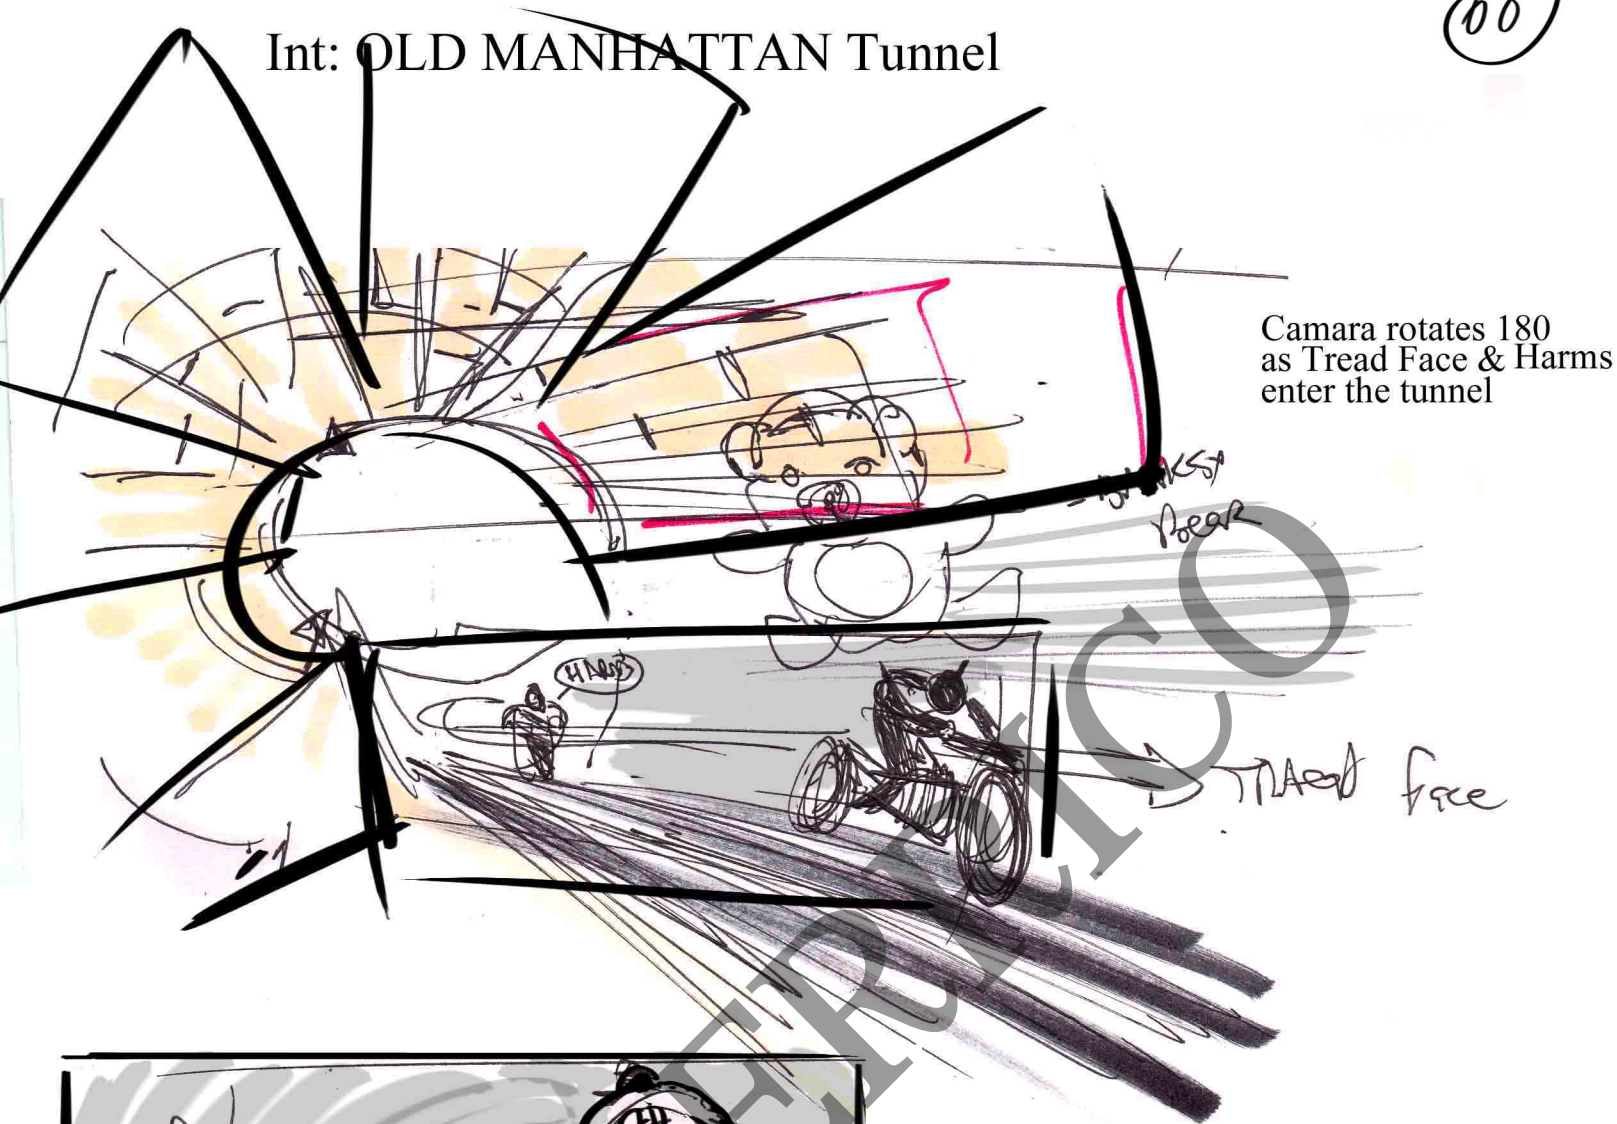

Shot cont as his gang follow suit

Harlequins Ride cont:

CU on Harlequin

Tilt up OTS on Harlequins as they ride -- a shadow looms over them

Low angle on Shadow of Kaneda's bike

Various shot of Kaneda's bike leaping from above onto the pavement (profile)

Rev, low 3/4

Harlequins

Shot Continued Low angle Overhead shot of Kaneda bike leaping onto pavement

Cut to Rev. Frontal as Kaneda slams bike onto pavement

Harlequins

Bike tire hits the pavement Harlequins look over their shoulder

Shot cont: as ASHER & YAMAGATA & HARMS drop into frame Next to Kaneda

Wide shot - CU on the shocks of ASHER giving out as he hits the pavement

Dolly

Asher's shocks give out as he skids out-
Dolly past him as Yamagata looks over his shoulder.

Rev. OTS on Yamagata

Rev. Low angle
ASHER waves Yamagata
on-
"GO !!!"

Int: OLD MANHATTAN Tunnel

Camara rotates 180 as Tread Face & Harms enter the tunnel

Rev. Low angle as Harms gains on Tread Face.

Harms & Tread -Face - speed down the Tunnel