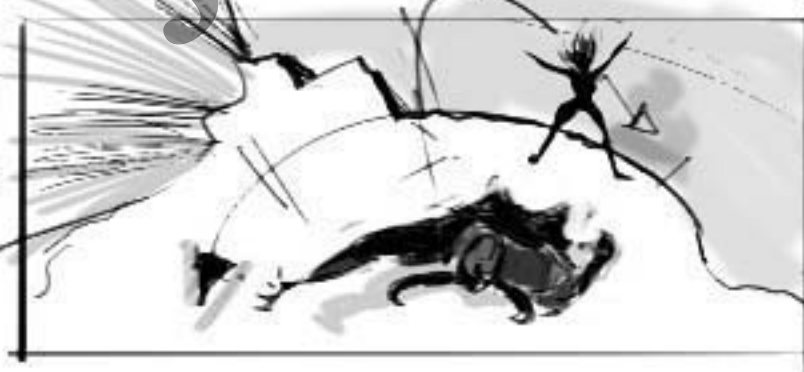

Snow white struggles

74 cont

Snow white bites
BROCH's hand.

75
VFX

High angle -
BROCH throws S.W.
over the waterfall

SNOW WHITE and the Huntsman

SCENE: Sc 148

PAGE: 24