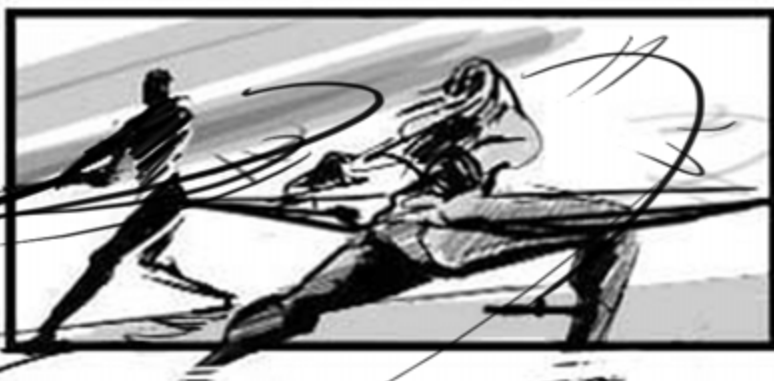

11

Wide shot -
Finn Explodes from the
darkness

12

Ex/Cu on Eric-
(reaction shot)

13

Eric ducks/ and r
over - avoiding tl
swing