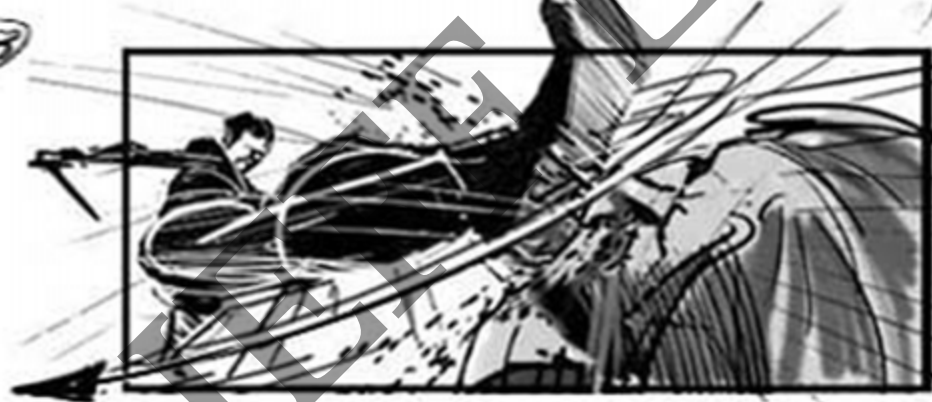

18

19

Finn uses
Eric's anger against
him and avoids a vicious
blow -and lands one
of his own

20

21

22

Finn deflects the blow
and hurls Eric back into
a tree
(1st kick into a tree)

23

Eric's POV
Rack focus as he notices a
fallen tree trunk behind Finn
dead branches sticking up like
spikes.

Finn stands up

39A

OTS on Eric as Finn
stands up- Raises his blade
for the death blow

40

Tilt up w/ Eric as
he lunges at Finn