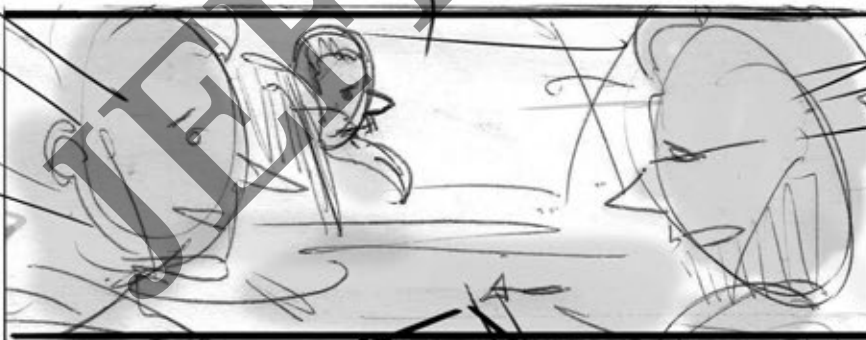

3shot inside Car.
S: You know what this
means "
F: "Craig was an angel
this whole time?
J: " No, we can still be
saved

Direction
of
CAR