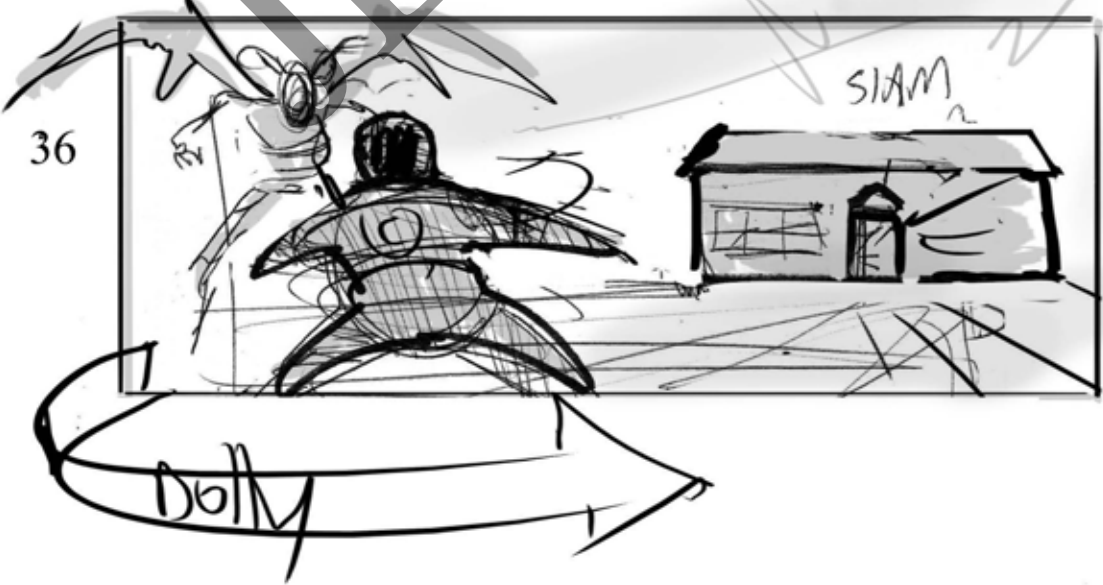

OTS on demon as  
it stands into frame

33

Cut to Seth,  
Franco, & Jay  
S: "NOW  
Lets go !"

Hinge w/ Seth, Jay, & Franco as they make a run for Franco's Garage

Match cut to  
Wide master  
Craig & demon  
squaring off-  
as Seth & Co, run  
into Franco's garage