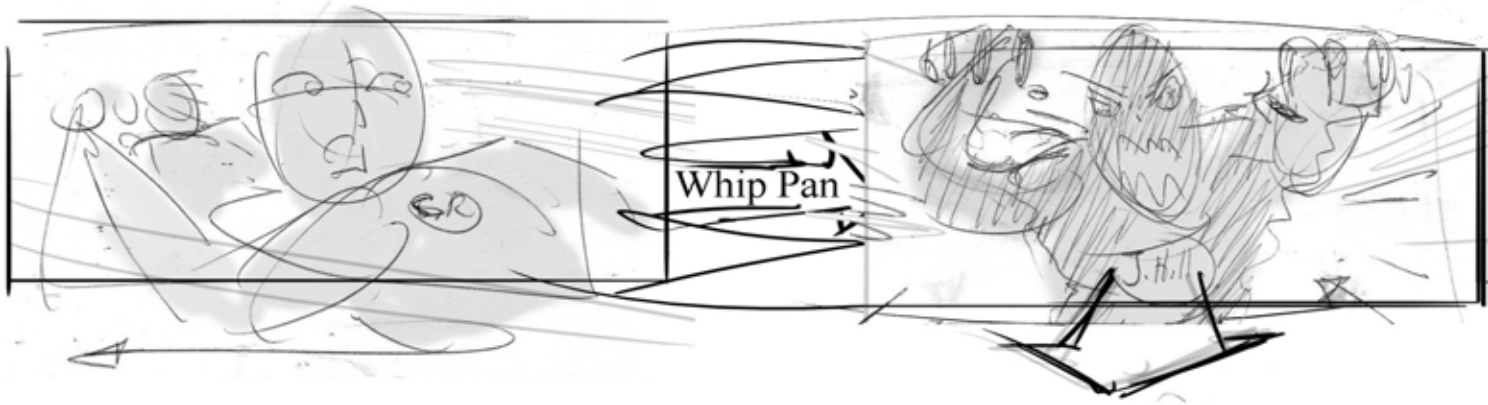

2A

2B

p2

MCU on Craig & Co running from Jonha,
whip pan to Jonha chasing after them

3