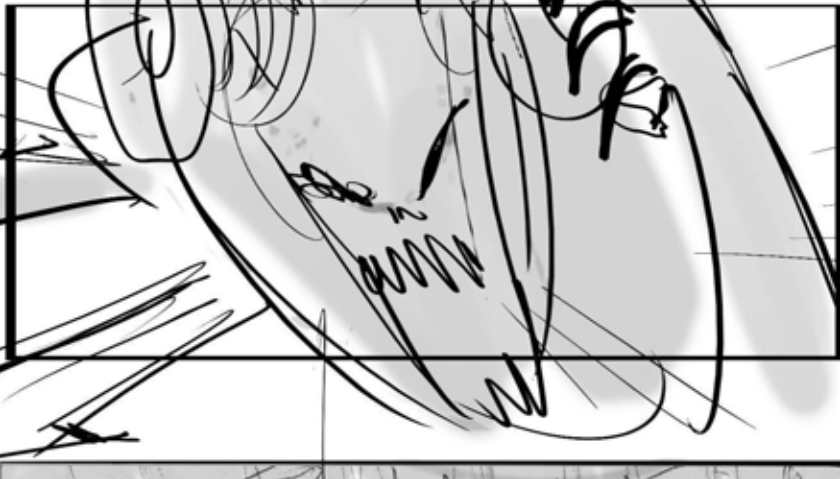

40

CU on demon
charge Craig

41