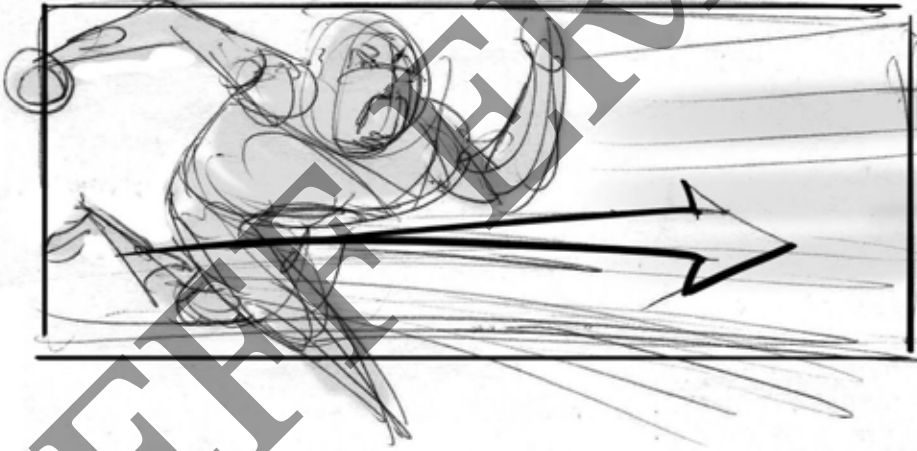

CU on demon  
clawing up the  
grass- ready to  
attack

40

CU on demon  
charge Craig

41

Wide two shot  
as Craig & demon  
charge each other

42

MCU on Craig

43