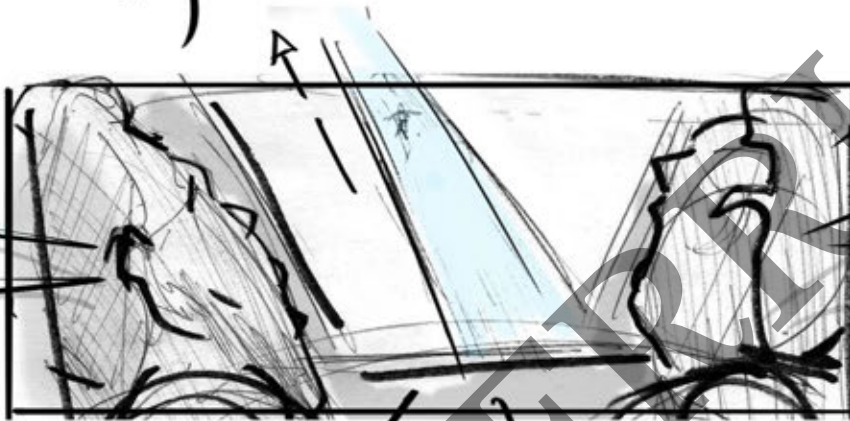

OTS on S.&J.
as they see
Craig disappears
into the hole
in the sky.

CAR
Direction

57