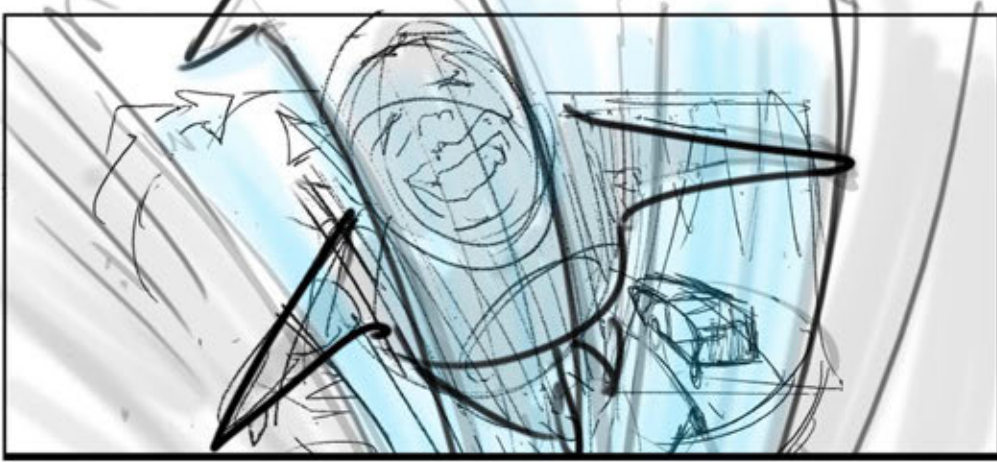

52

MCU on Seth, Jay, & Franco  
Reaction shots-

53

Rev shot on Franco's car speeding down driveway.

54

High angle beauty shot on Craig as he ascends towards the sky

55

Seth & Jay  
watch out the  
back window/  
sun roof /