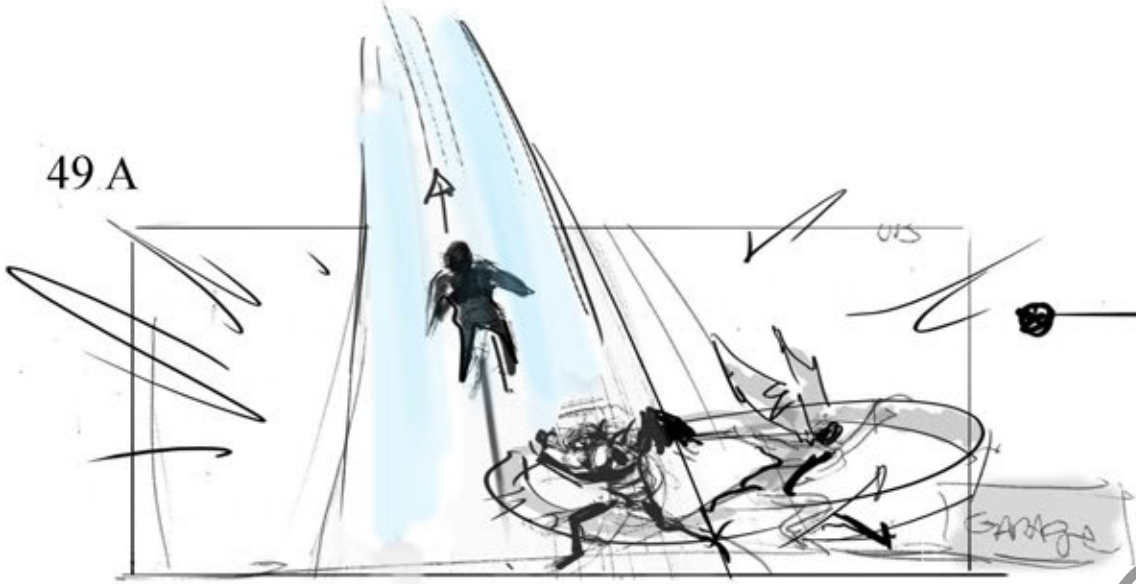

46

MCU  
 hero shot  
 of Craig  
 & demon  
 just before  
 their about  
 to collide

47

A bright  
 blue light  
 shoots down  
 from the sky

48

And envelopes Craig

49 A

Cut to wide Rev. Shot  
as Demon recoils  
at the sight of the  
light and flies  
away.

49 B

High angle as  
Craig is lifted up  
by the blue light  
as Seth & Co  
speed out of the  
garage beneath him.

50

51

Pan w/ Prius as as Franco hits the gas and speeds down the drive way right under Craig who is ascending towards the sky