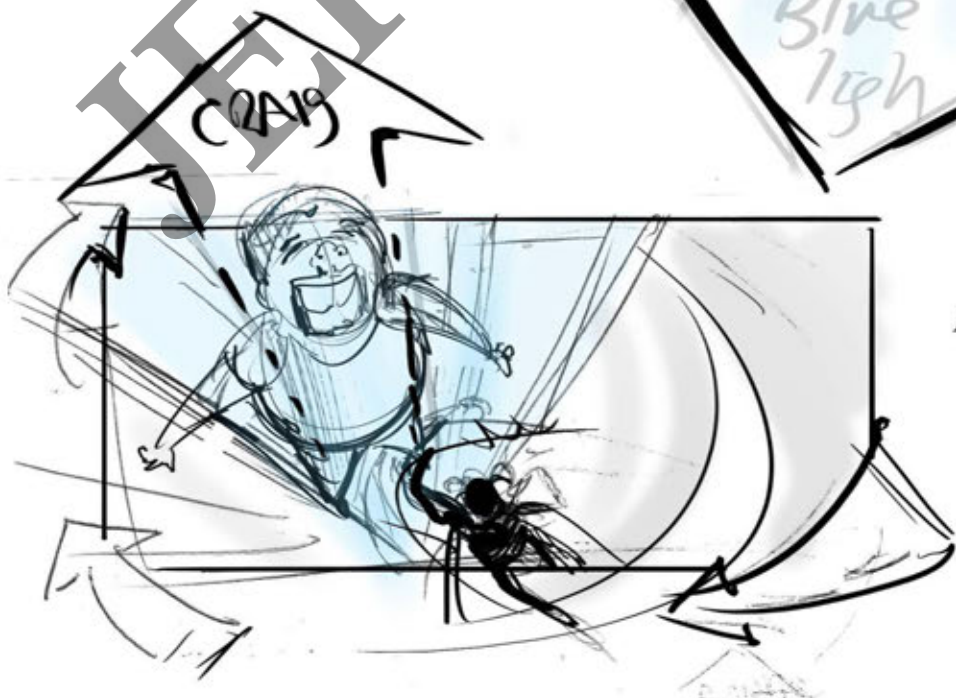

46

MCU  
 hero shot  
 of Craig  
 & demon  
 just before  
 their about  
 to collide

47

A bright  
 blue light  
 shoots down  
 from the sky

48

And envelopes Craig

49 A

Cut to wide Rev. Shot  
as Demon recoils  
at the sight of the  
light and flies  
away.

49 B

High angle as  
Craig is lifted up  
by the blue light  
as Seth & Co  
speed out of the  
garage beneath him.

50

51

Pan w/ Prius as as Franco hits the gas and speeds down the drive way right under Craig who is ascending towards the sky