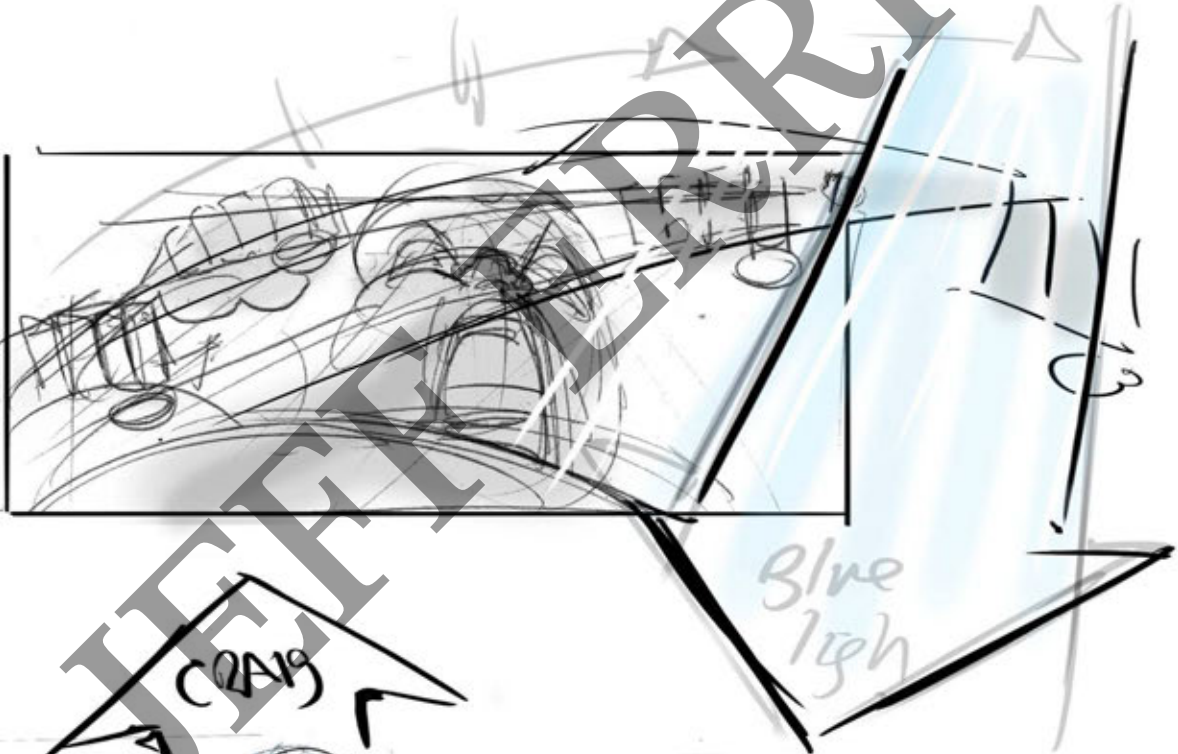

46

MCU  
 hero shot  
 of Craig  
 & demon  
 just before  
 their about  
 to collide

47

A bright  
 blue light  
 shoots down  
 from the sky

48

And envelopes Craig

49 A

Cut to wide Rev. Shot  
as Demon recoils  
at the sight of the  
light and flies  
away.