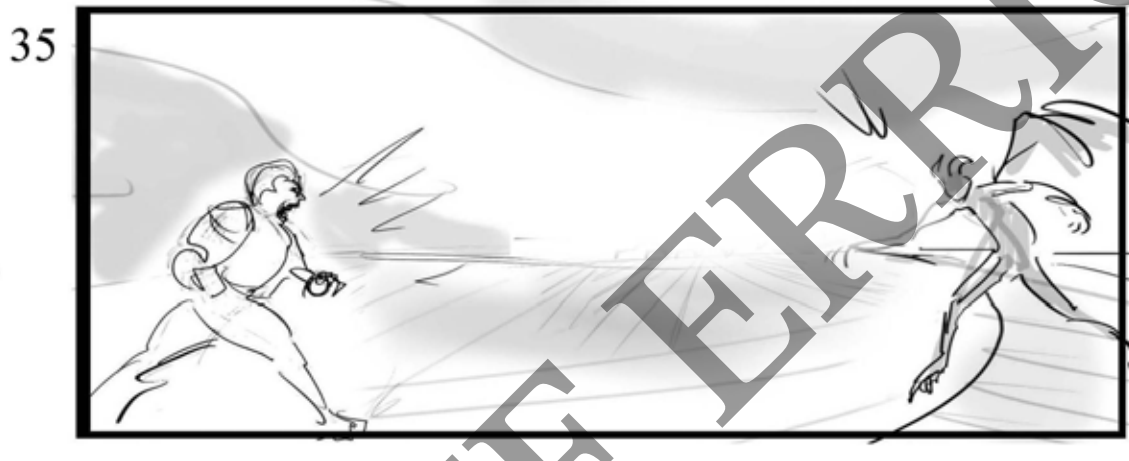

OTS on demon as  
it stands into frame

33

Cut to Seth,  
Franco, & Jay  
S: "NOW  
Lets go !"

Hinge w/ Seth, Jay, & Franco as they make a run for Franco's Garage

Match cut to  
Wide master  
Craig & demon  
squaring off-  
as Seth & Co, run  
into Franco's garage