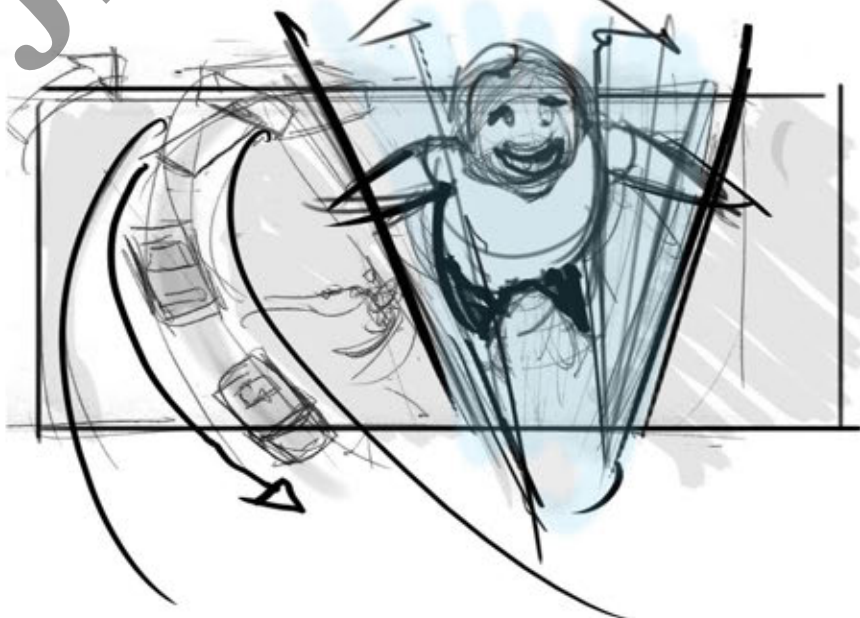

46

MCU  
 hero shot  
 of Craig  
 & demon  
 just before  
 their about  
 to collide

47

A bright  
 blue light  
 shoots down  
 from the sky

48

And envelopes Craig

49 A

Cut to wide Rev. Shot  
as Demon recoils  
at the sight of the  
light and flies  
away.

49 B

High angle as  
Craig is lifted up  
by the blue light  
as Seth & Co  
speed out of the  
garage beneath him.

50

51

Pan w/ Prius as as Franco hits the gas and speeds down the drive way right under Craig who is ascending towards the sky