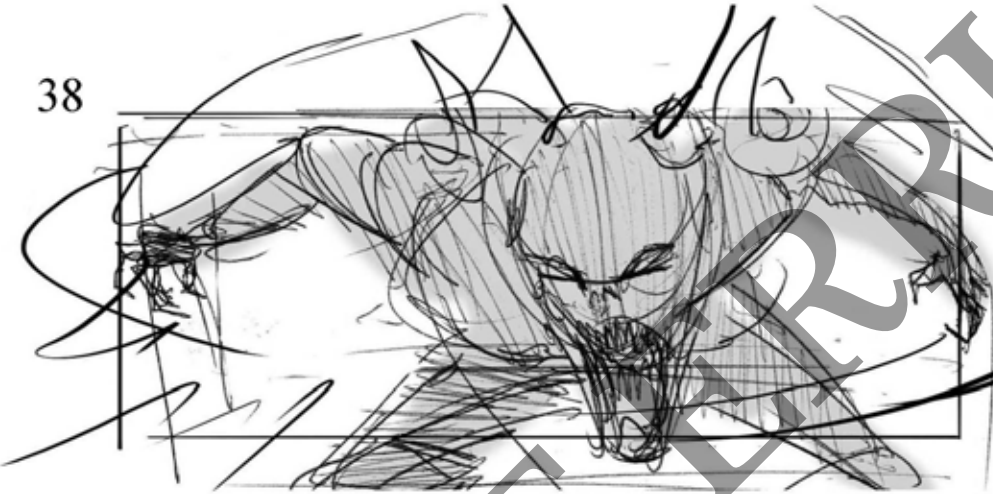

OTS of craig as guys  
run inside garage and  
slam door shut.

37

Shot Cont:

Craig looks back  
at the demon

C: "Take YO'  
panties off bitch..."

38

MCU on demon

39