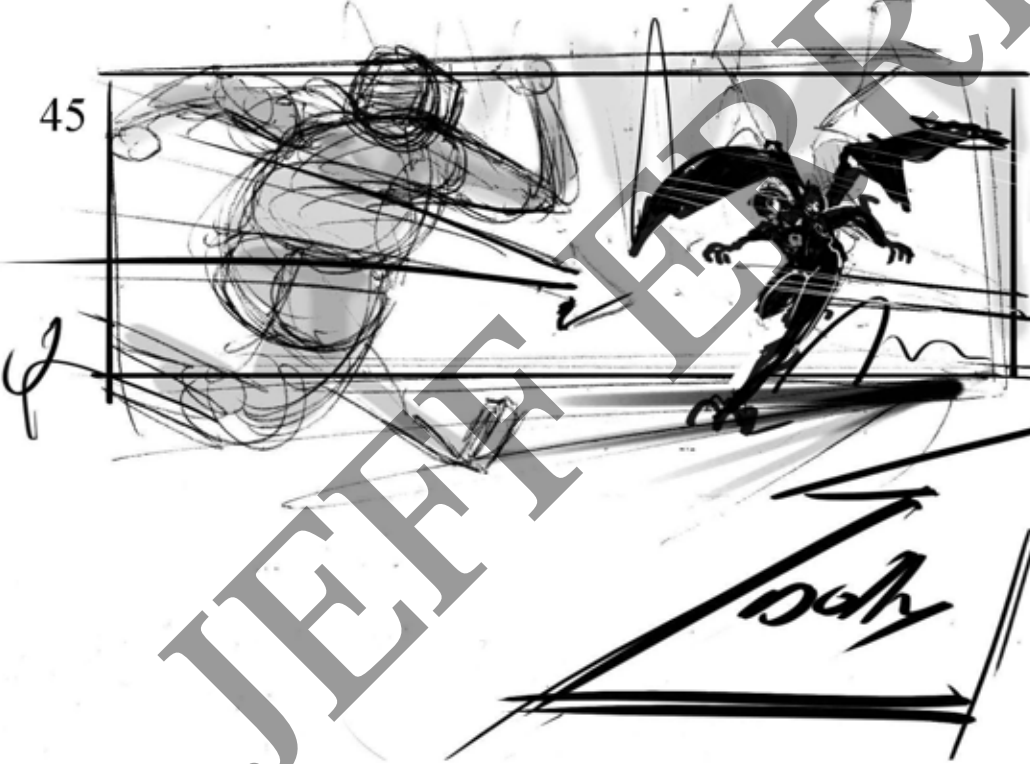

Track back w/ Craig

45