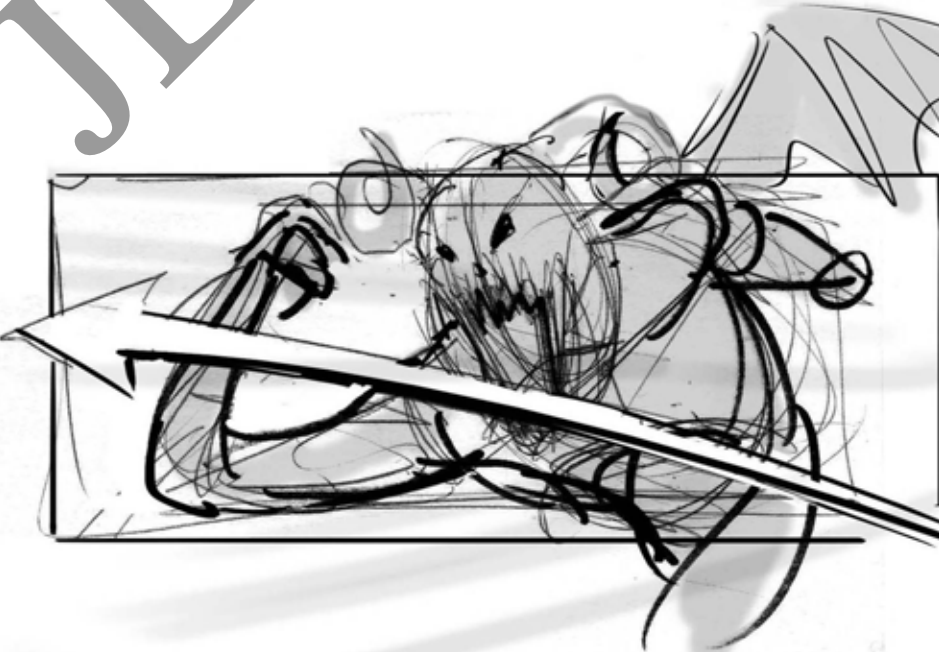

CU on demon  
clawing up the  
grass- ready to  
attack

40

CU on demon  
charge Craig

41

Wide two shot  
as Craig & demon  
charge each other

42

MCU on Craig

43