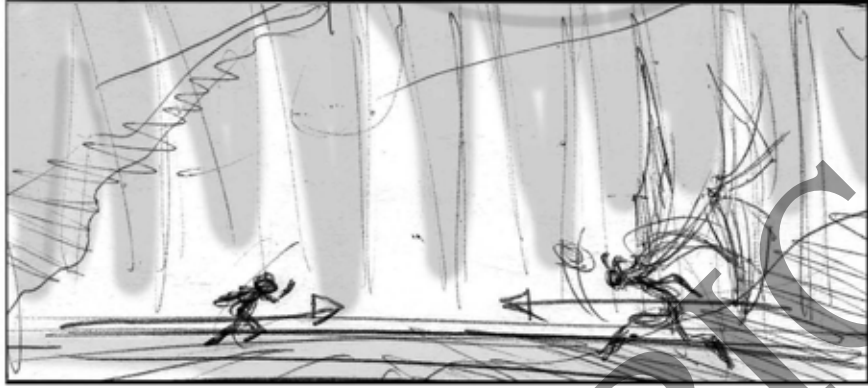

Wide two shot
as Craig & demon
charge each other

42