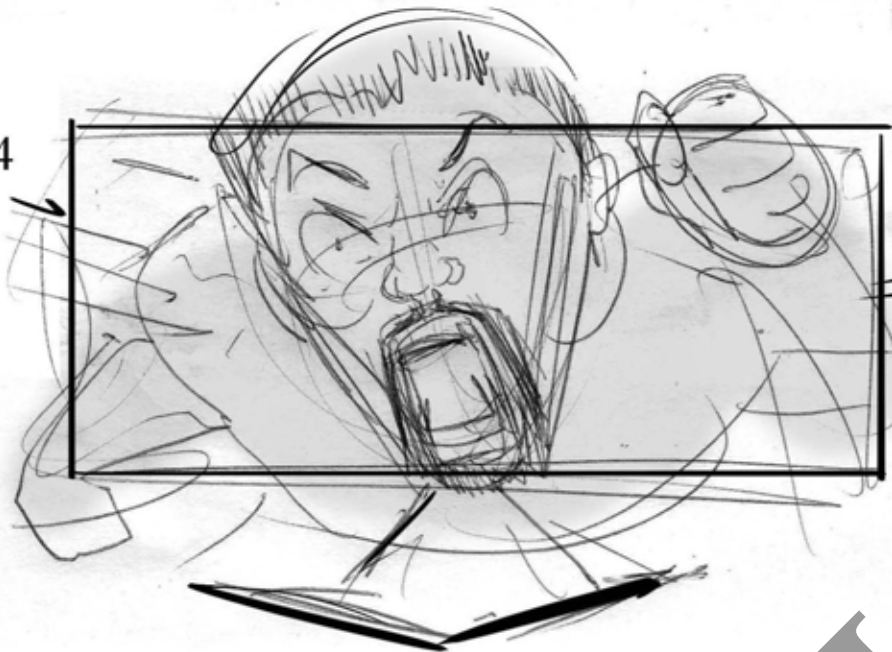

44

Track back w/ Craig

45

Dolly w/ Craig as they charge

Garage

JEFFERICO