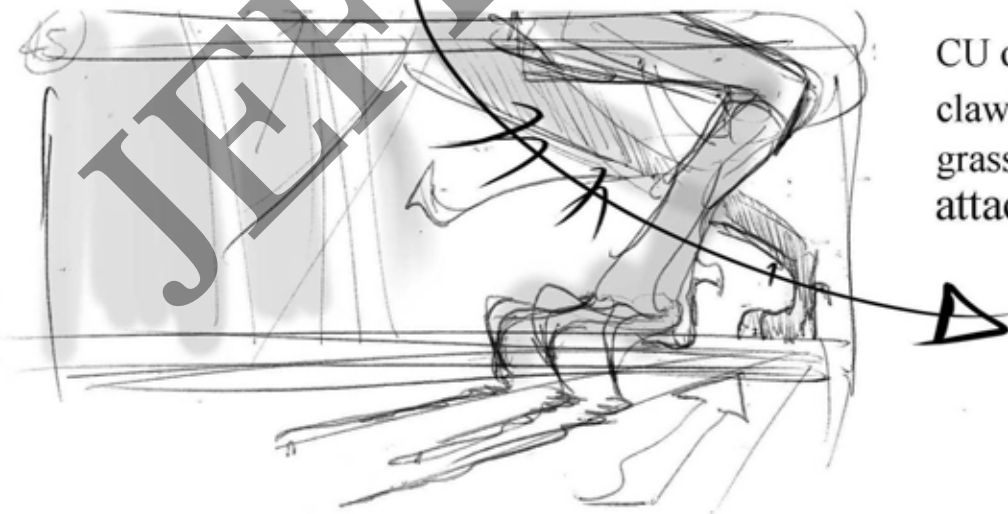

OTS of craig as guys  
run inside garage and  
slam door shut.

37

Shot Cont:

Craig looks back  
at the demon

C: "Take YO'  
panties off bitch..."

38

MCU on demon

39