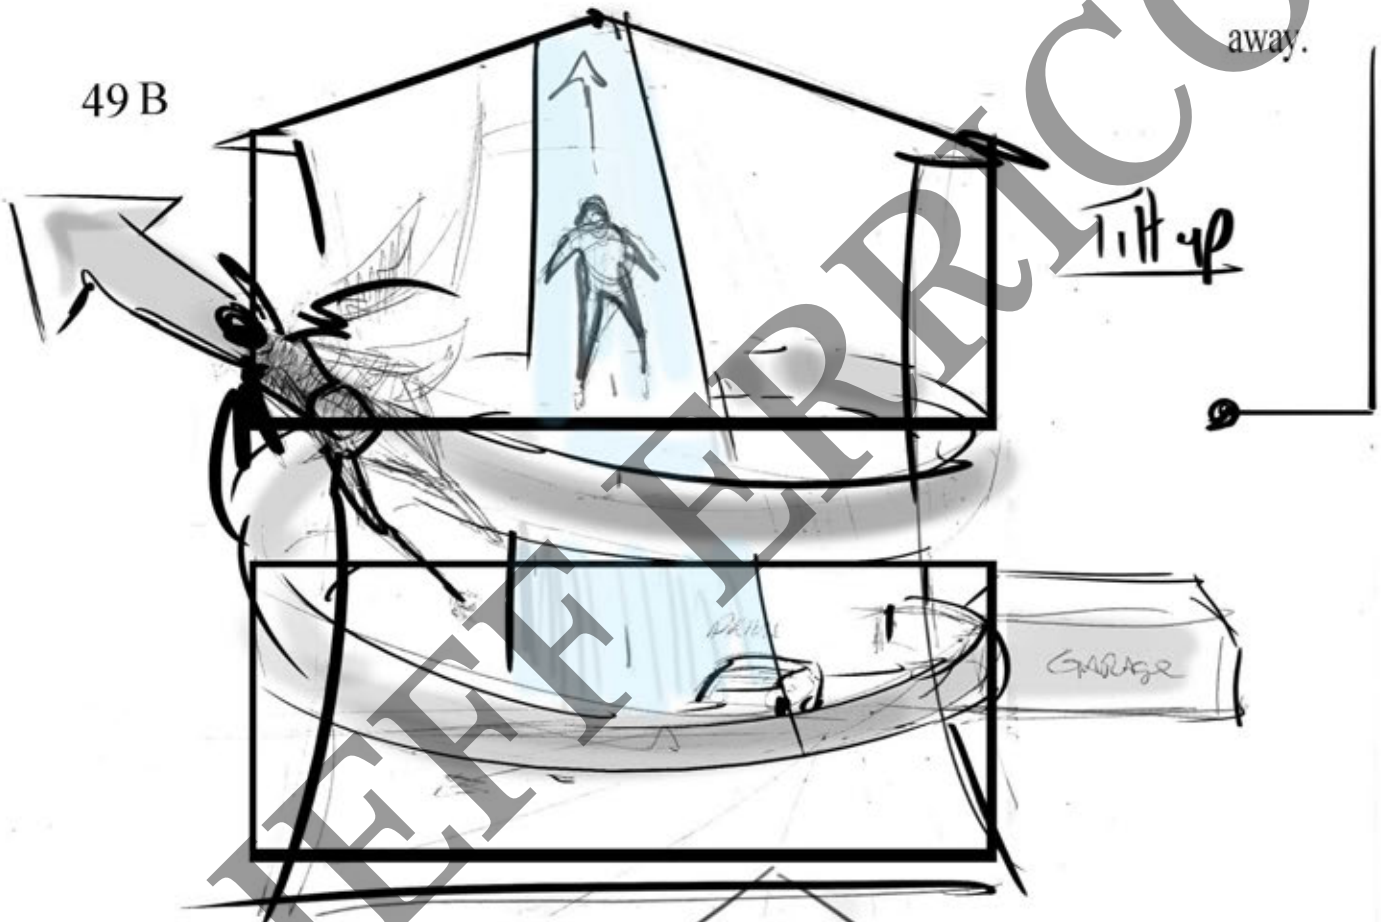

Cut to wide Rev. Shot
as Demon recoils
at the sight of the
light and flies
away.

49 B